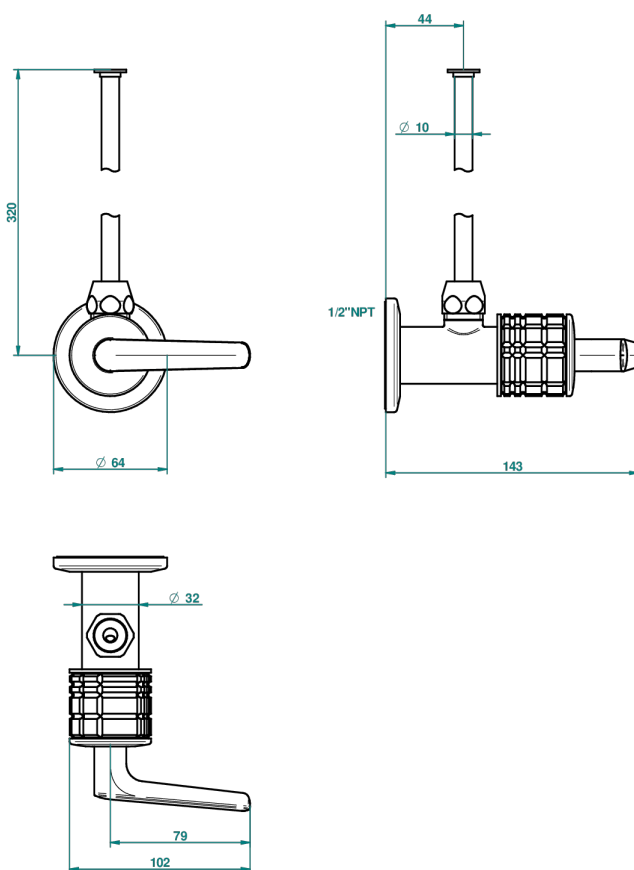

SYSTEM CRYSTAL WITH LEVER HANDLES

G9K-181/SWC

THG[®]
PARIS

Angle supply valve with 3/8" adaptor set for toilet

67399

05/07/2018

CHARACTERISTIC

- System Crystal with lever handles
- Angle supply valve with 3/8" adaptor set for toilet