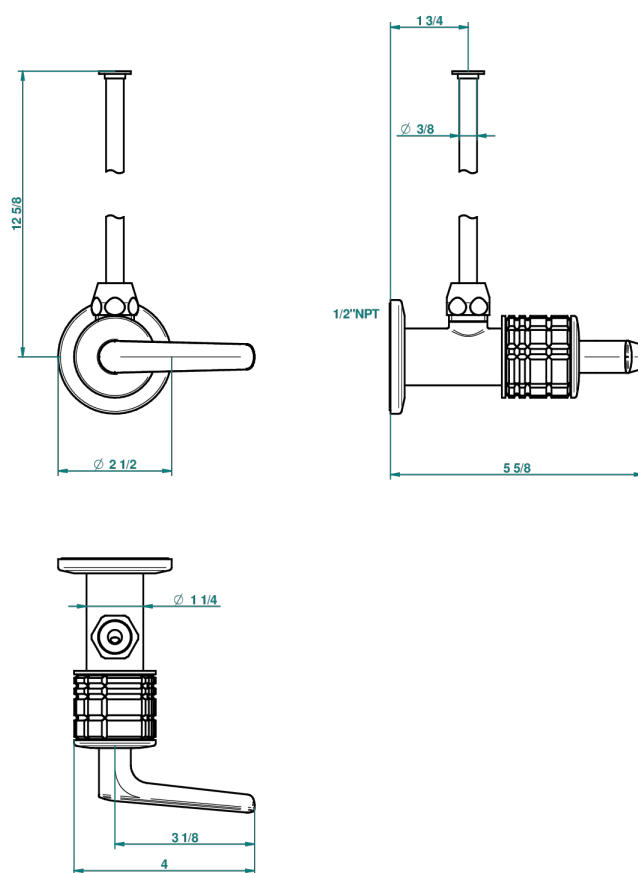

SYSTEM CRYSTAL WITH LEVER HANDLES

G9K-181/SWC

Angle supply valve with 3/8" adaptor set for toilet

67399

05/07/2018

CHARACTERISTIC

- System Crystal with lever handles
- Angle supply valve with 3/8" adaptor set for toilet