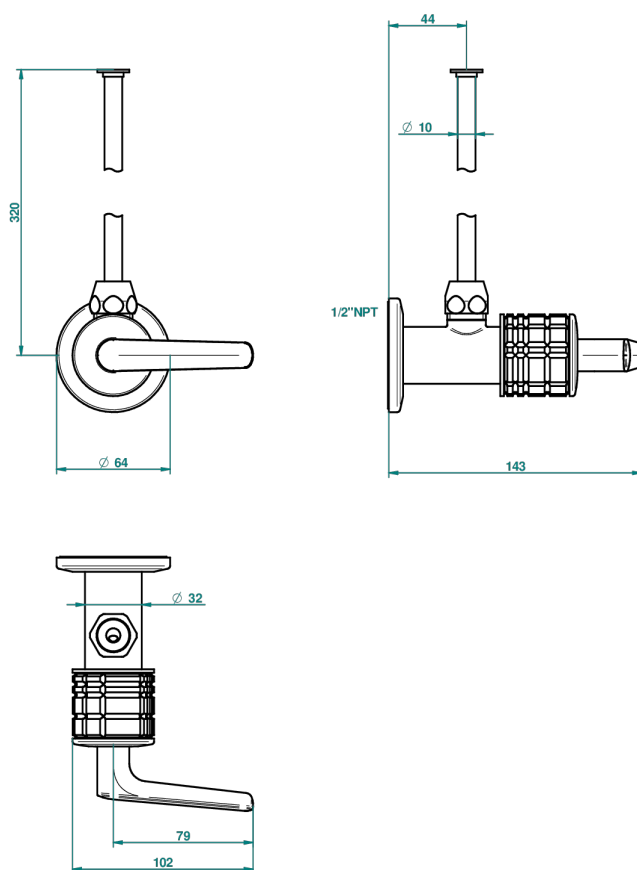

# SYSTEM SQUARED METAL WITH LEVER

G9F-181/SWC

Angle valve with 3/8 toiletsupply quick adaptator set

THG<sup>®</sup>  
PARIS

67396

05/07/2018

## CARACTERÍSTICAS

- System Squared Metal with lever
- Angle valve with 3/8 toiletsupply quick adaptator set