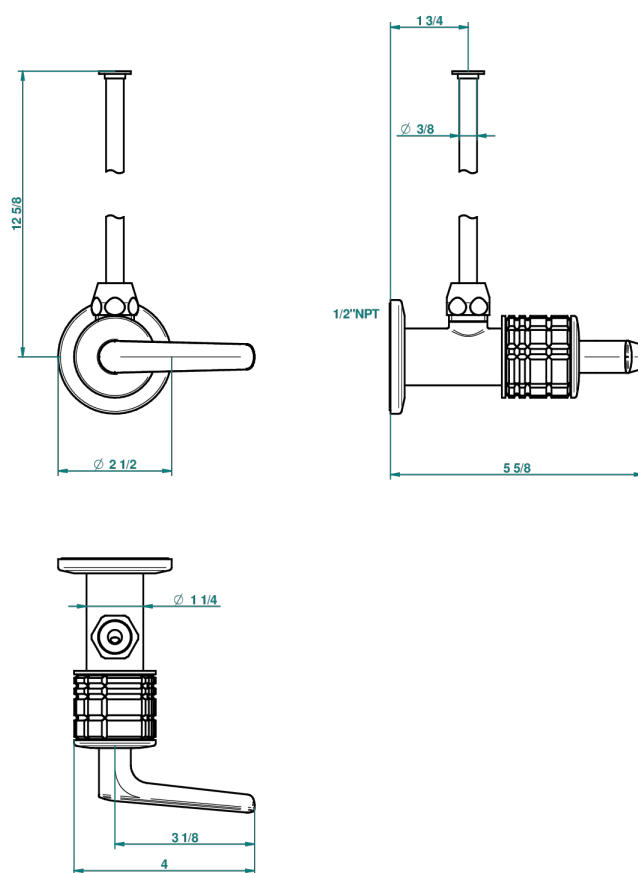

SYSTEM SQUARED METAL WITH LEVER

G9F-181/SWC

Angle valve with 3/8 toiletsupply quick adaptator set

THG[®]
PARIS

67396

05/07/2018

CARACTERÍSTICAS

- System Squared Metal with lever
- Angle valve with 3/8 toiletsupply quick adaptator set

ACABADOS DISPONIBLES

Bronce claro - D01
Cerámica negra mate - D30
Cobre viejo mate - H07
Cromo - A02
Cromo mate - C02
Dorado - F01

Dorado mate - F07
Dorado pálido - F30
Dorado pálido mate (sin barniz) - F31
Níquel - B01
Níquel mate - C01
Níquel viejo - H28