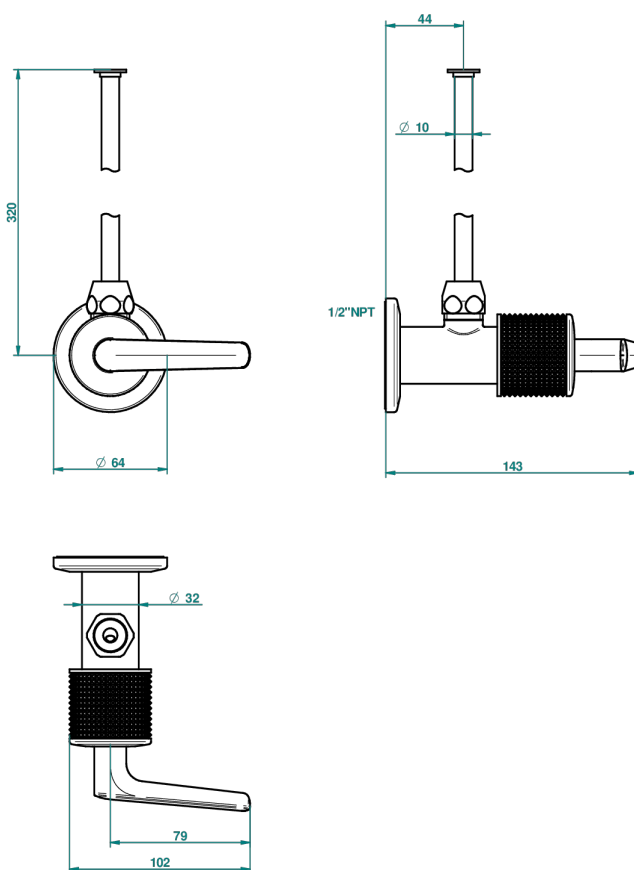

# SYSTEM DIAMOND METAL WITH LEVER

G9D-181/SWC

Angle valve with 3/8 toiletsupply quick adaptator set

THG<sup>®</sup>  
PARIS

67395

04/07/2018

## CARACTERÍSTICAS

- System Diamond Metal with lever
- Angle valve with 3/8 toiletsupply quick adaptator set