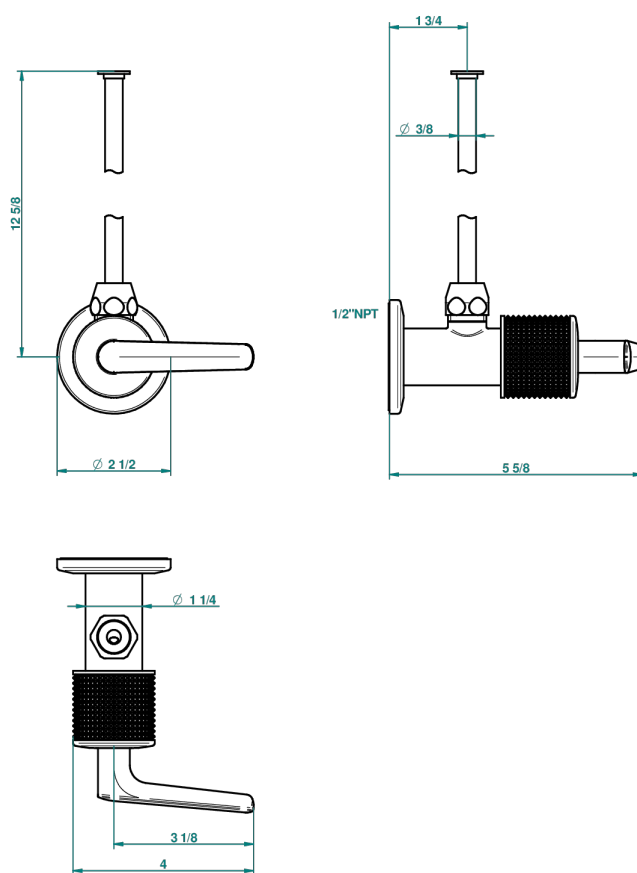

# SYSTEM DIAMOND METAL WITH LEVER

G9D-181/SWC

Angle valve with 3/8 toiletsupply quick adaptator set

THG<sup>®</sup>  
PARIS

67395

04/07/2018

## CARACTERÍSTICAS

- System Diamond Metal with lever
- Angle valve with 3/8 toiletsupply quick adaptator set