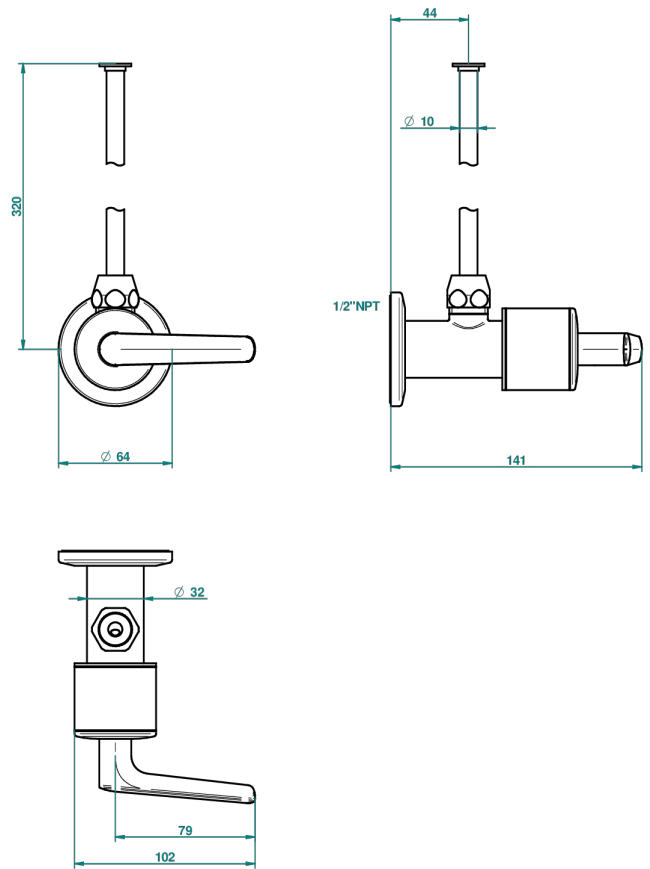

SYSTEM SMOOTH METAL WITH LEVER HANDLES

G9B-181/SWC

Angle supply valve with 3/8" adaptor set for toilet

67392

04/07/2018

CHARACTERISTIC

- System Smooth Metal with lever handles
- Angle supply valve with 3/8" adaptor set for toilet