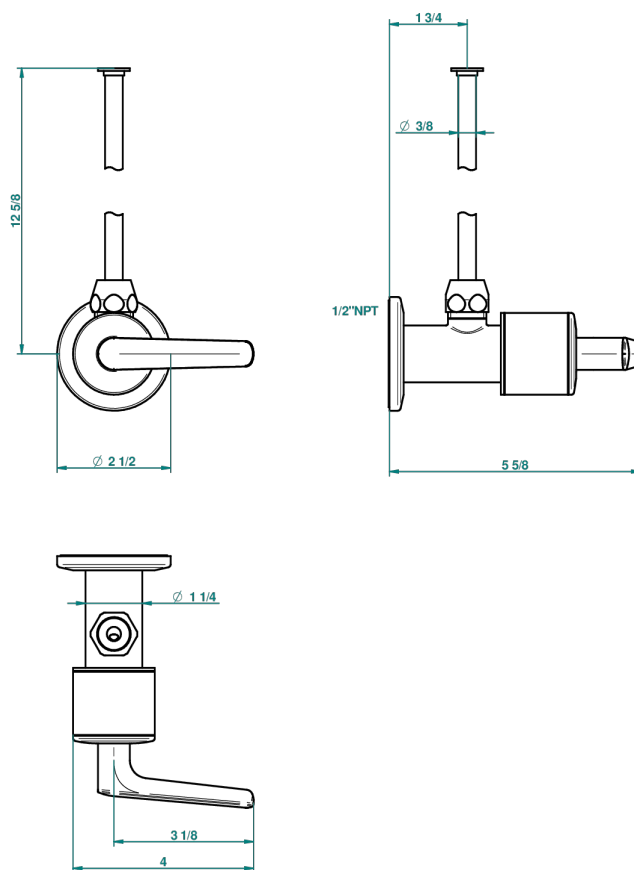

# SYSTEM SMOOTH METAL WITH LEVER

G9B-181/SWC

Angle valve with 3/8 toiletsupply quick adaptator set

THG<sup>®</sup>  
PARIS

67392

04/07/2018

## CARACTERÍSTICAS

- System Smooth Metal with lever
- Angle valve with 3/8 toiletsupply quick adaptator set