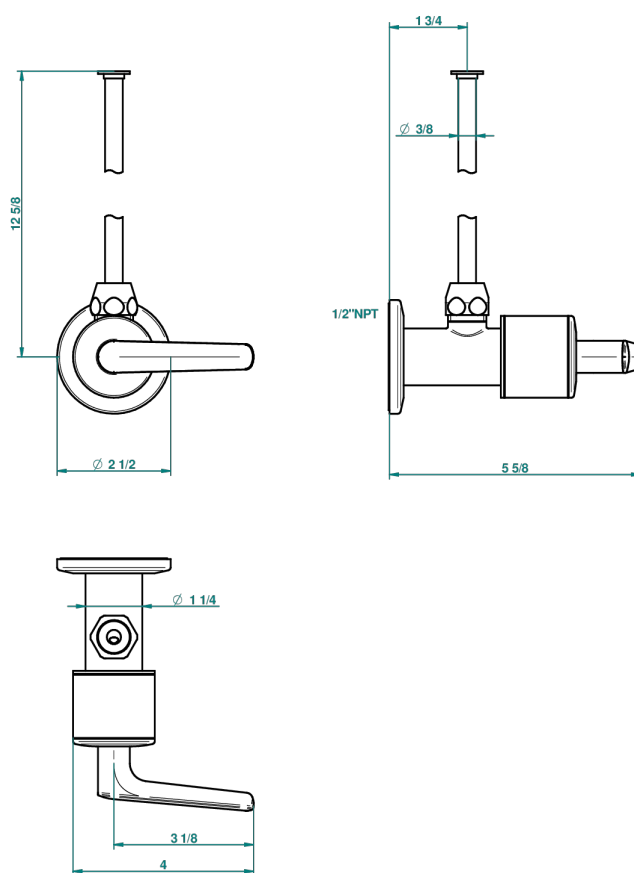

# SYSTEM SMOOTH METAL WITH LEVER HANDLES

G9B-181/SWC

THG<sup>®</sup>  
PARIS

Angle supply valve with 3/8" adaptor set for toilet

67392

04/07/2018

## CHARACTERISTIC

- System Smooth Metal with lever handles
- Angle supply valve with 3/8" adaptor set for toilet