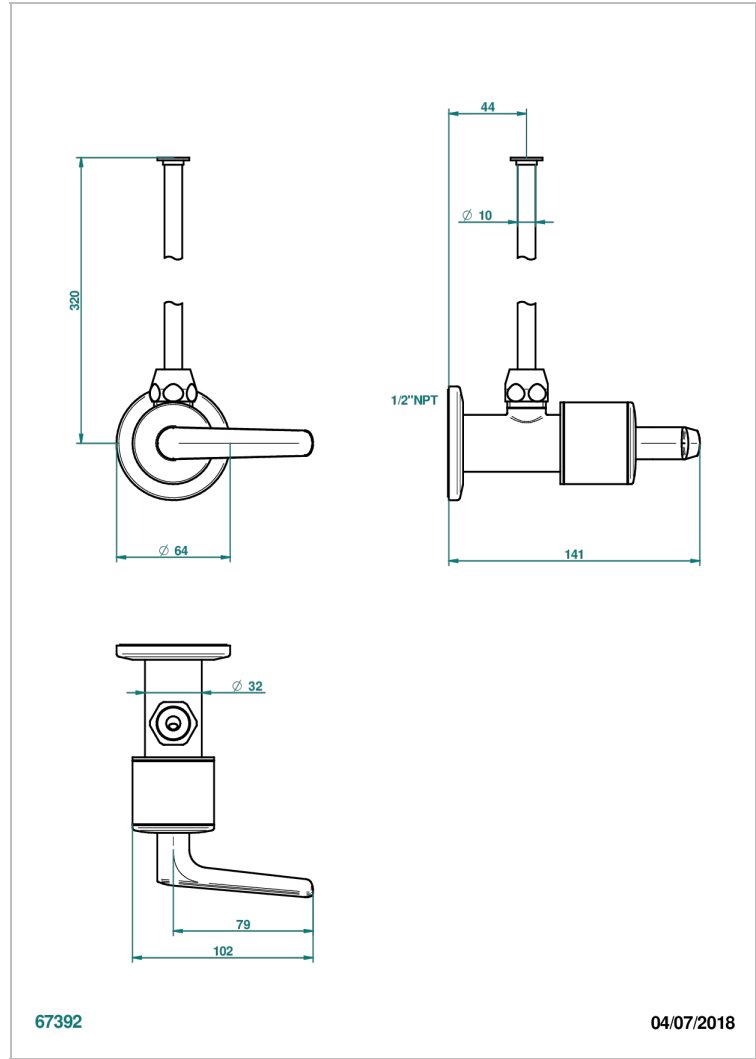

# BONDI WITH LEVER

G7G-181/SWC

Angle valve with 3/8 toiletsupply quick adaptator set

THG<sup>®</sup>  
PARIS

67392

04/07/2018

## CARACTERÍSTICAS

- Bondi with lever
- Angle valve with 3/8 toiletsupply quick adaptator set