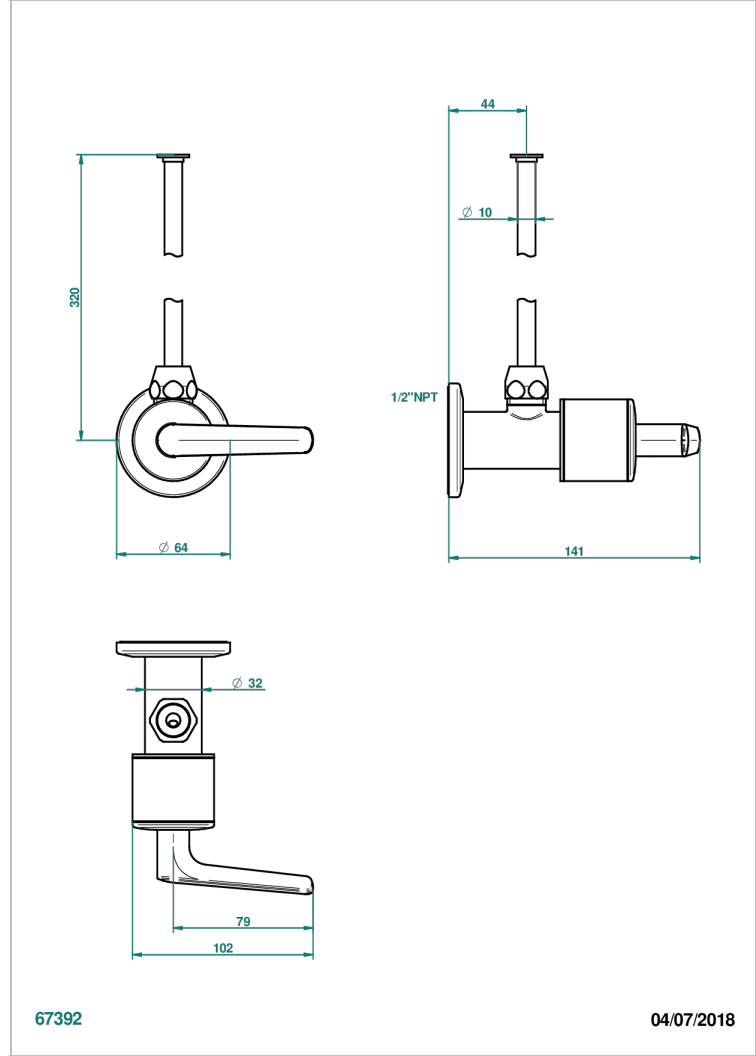

BONDI WITH LEVER HANDLES

G7G-181/SWC

Angle supply valve with 3/8" adaptor set for toilet

CHARACTERISTIC

- Bondi with lever handles
- Angle supply valve with 3/8" adaptor set for toilet

AVAILABLE FINITIONS

Black ceram - D30
Blush PVD - H62
Brass color PVD - H49
Brown bronze color PVD - F33
Chrome polished - A02
Chrome polished / gold polished - G02