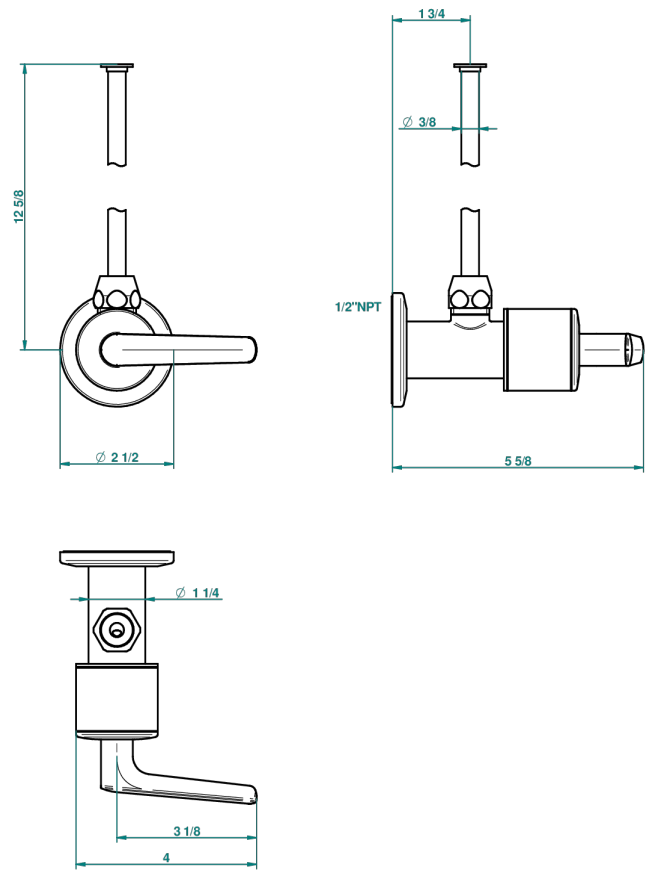

# BONDI WITH LEVER

G7G-181/SWC

Angle valve with 3/8 toiletsupply quick adaptator set

THG<sup>®</sup>  
PARIS

67392

04/07/2018

## CARACTERÍSTICAS

- Bondi with lever
- Angle valve with 3/8 toiletsupply quick adaptator set