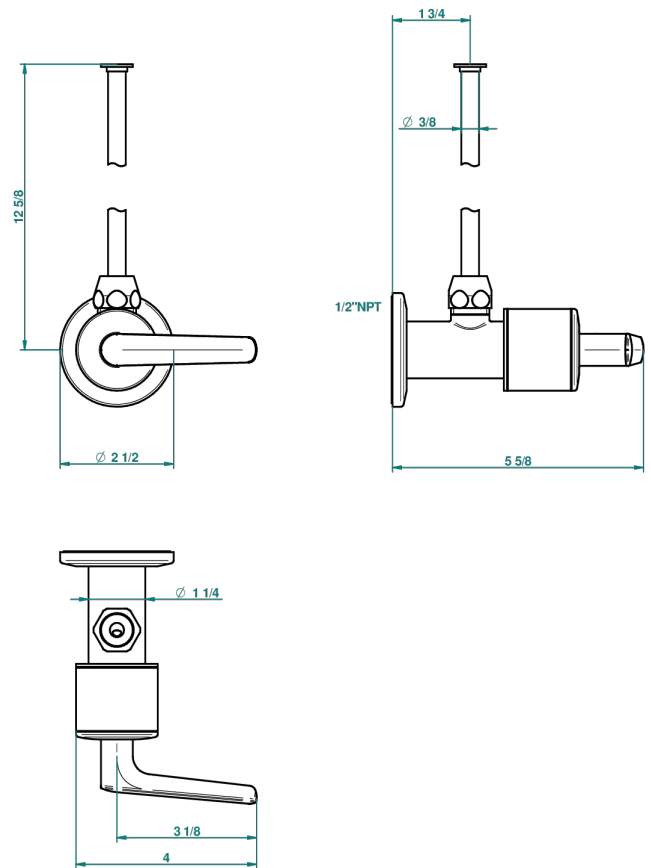

# BONDI WITH LEVER HANDLES

G7G-181/SWC

Angle supply valve with 3/8" adaptor set for toilet

67392

04/07/2018

## CHARACTERISTIC

- Bondi with lever handles
- Angle supply valve with 3/8" adaptor set for toilet