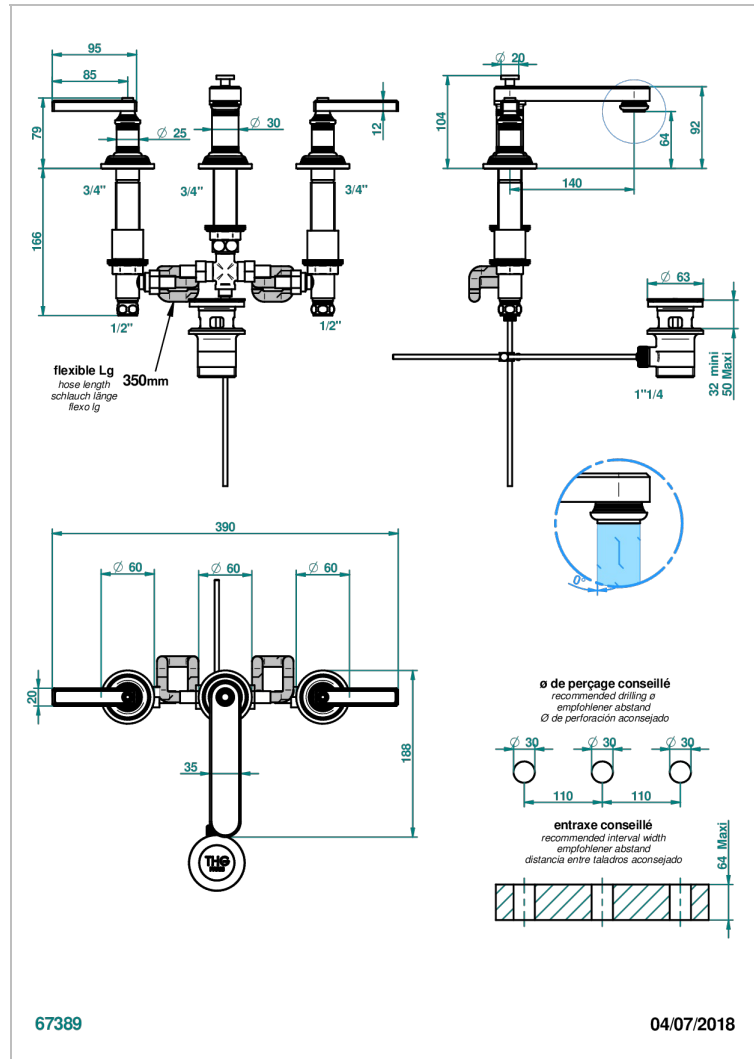

WEST COAST WHITE ONYX WITH LEVER HANDLES

U9H-151M/W

Rim mounted 3-hole basin mixer with waste for marble - WRAS approved

CHARACTERISTIC

- WRAS : 240402020

STANDARDS

AVAILABLE FINITIONS

Antique nickel - H28
Black ceram - D30
Blush PVD - H62
Brass color PVD - H49
Brown bronze color PVD - F33
Gold color PVD - H52