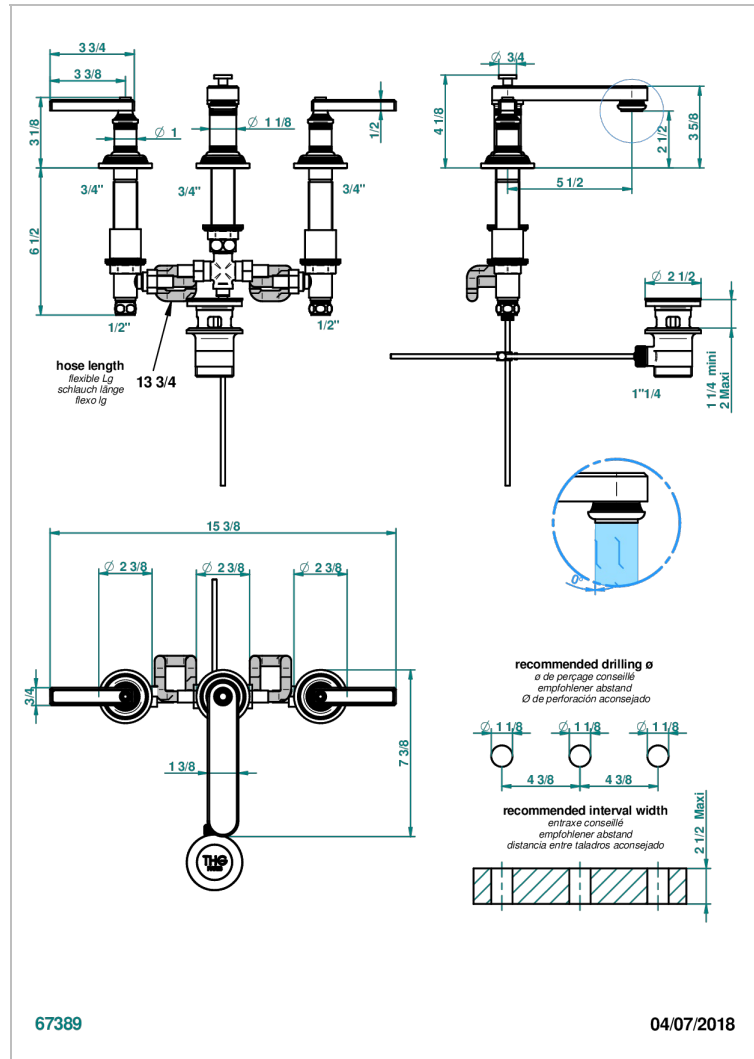

WEST COAST WHITE ONYX WITH LEVER HANDLES

U9H-151M/W

Rim mounted 3-hole basin mixer with waste for marble - WRAS approved

CHARACTERISTIC

- WRAS : 240402020

STANDARDS

AVAILABLE FINITIONS

Antique nickel - H28
Black ceram - D30
Blush PVD - H62
Brass color PVD - H49
Brown bronze color PVD - F33
Gold color PVD - H52