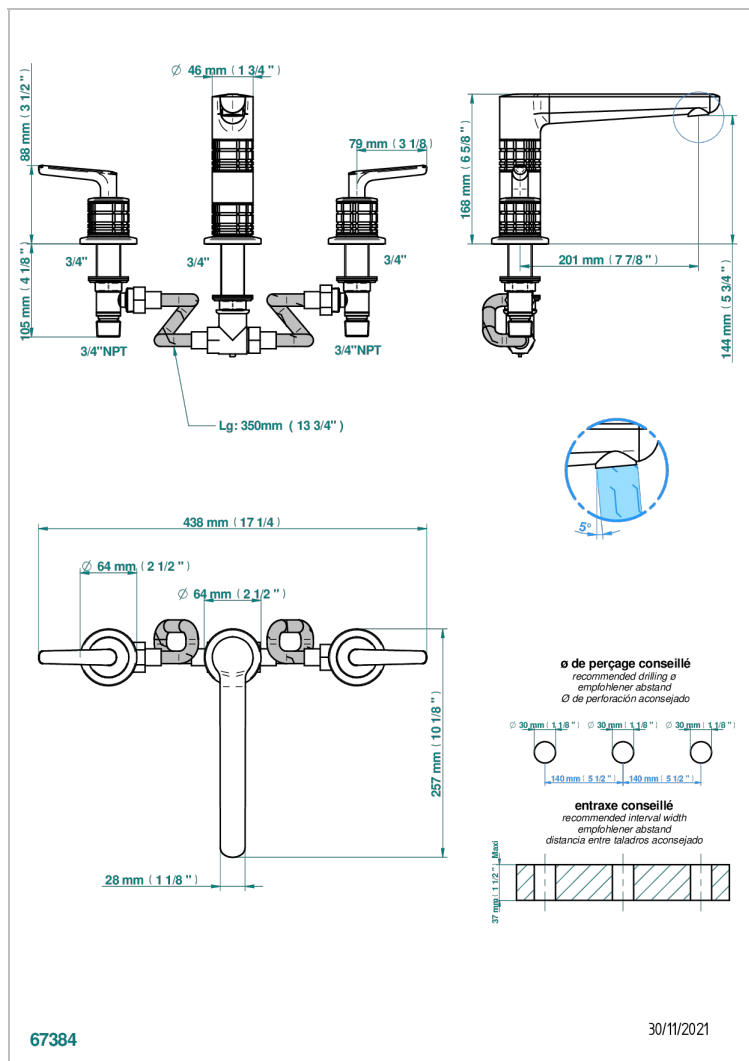

SYSTEM HOWLITE WITH LEVER HANDLES

G9H-25HUS

Roman tub set with 3/4" valves, high spout

CHARACTERISTIC

- System Howlite with lever handles
- Roman tub set with 3/4" valves, high spout

AVAILABLE FINITIONS

Black ceram - D30
Blush PVD - H62
Brass color PVD - H49
Brown bronze color PVD - F33
Chrome polished - A02
Copper antique matt, coated - H07