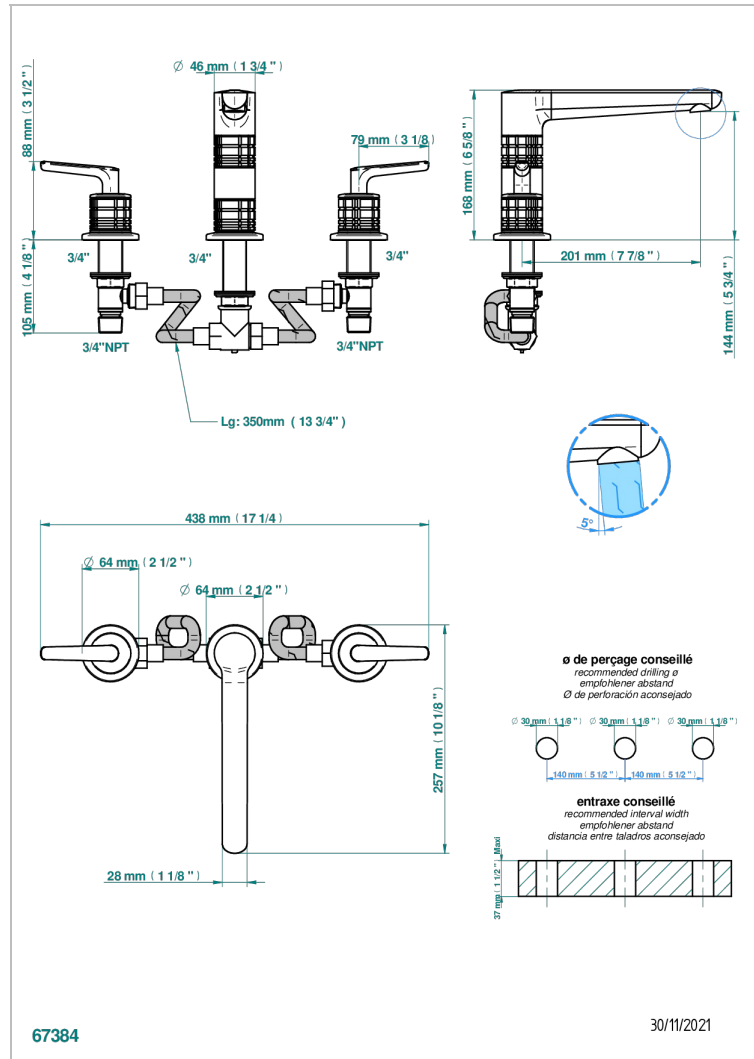

SYSTEM HOWLITE WITH LEVER

G9H-25H

Roman tub set with 3/4" valves, high spout

CHARACTERISTIC

- System Howlite with lever
- Roman tub set with 3/4" valves, high spout

AVAILABLE FINITIONS

Antique nickel - H28
Black ceram - D30
Blush PVD - H62
Brass color PVD - H49
Brown bronze color PVD - F33
Gold color PVD - H52