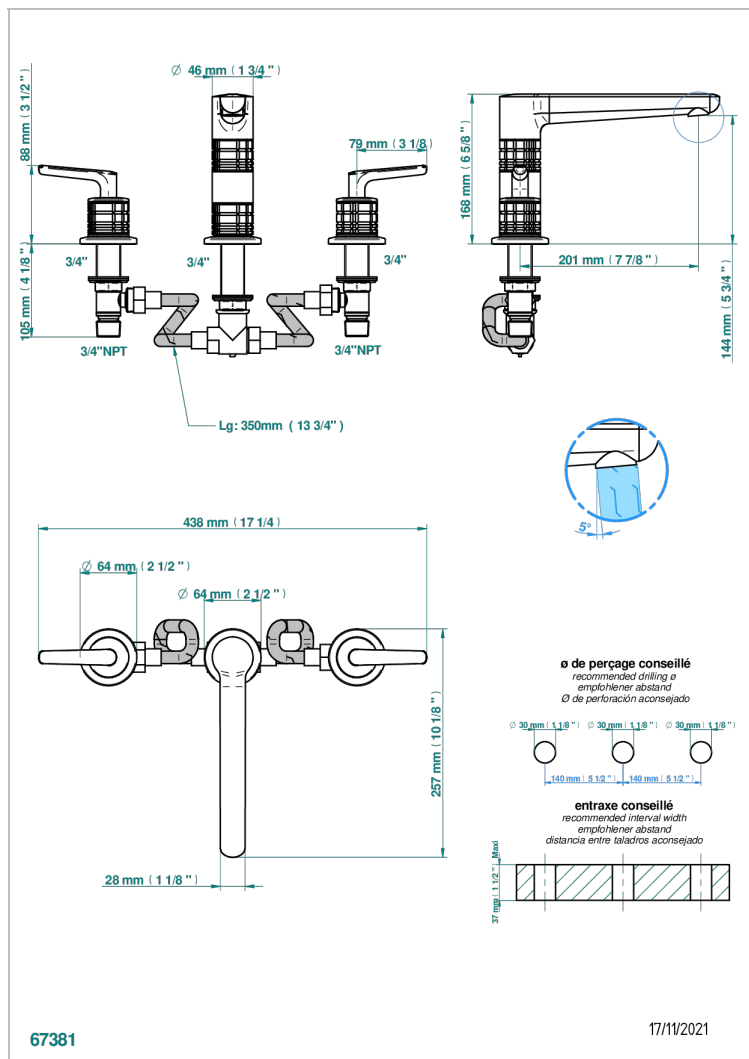

SYSTEM SQUARED METAL WITH LEVER

G9F-25H

Roman tub set with 3/4" valves, high spout

CHARACTERISTIC

- System Squared Metal with lever
- Roman tub set with 3/4" valves, high spout

AVAILABLE FINITIONS

Antique nickel - H28
Black ceram - D30
Blush PVD - H62
Brass color PVD - H49
Brown bronze color PVD - F33
Gold color PVD - H52