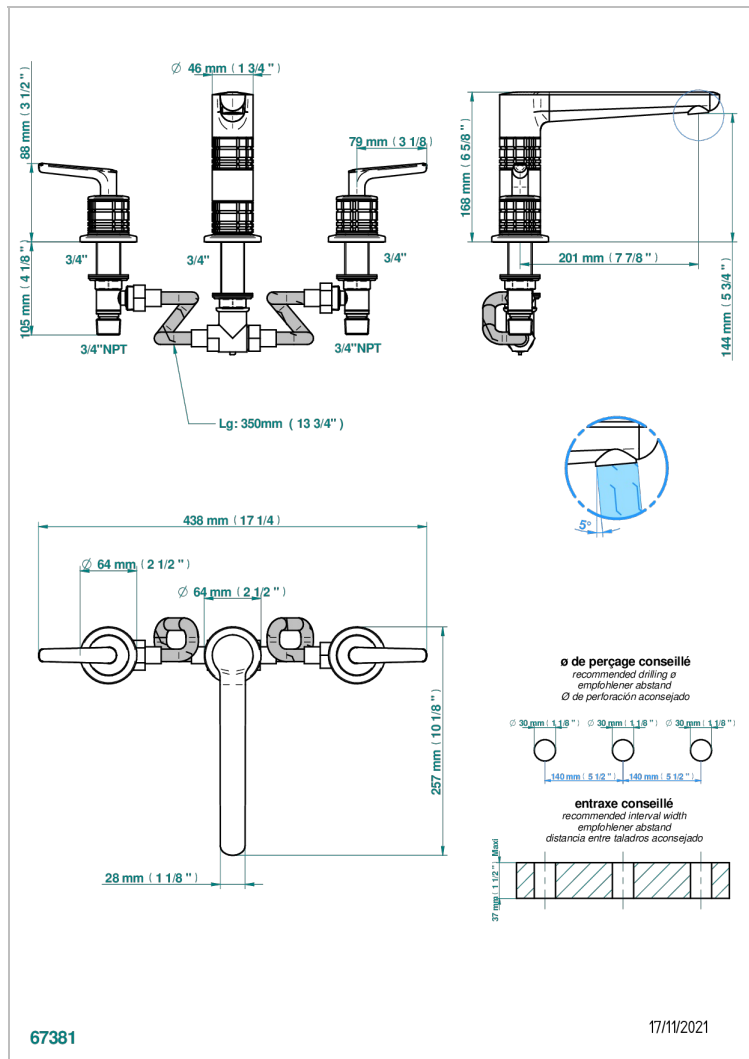

SYSTEM SQUARED METAL WITH LEVER

G9F-25H

Roman tub set with 3/4" valves, high spout

CHARACTERISTIC

- System Squared Metal with lever
- Roman tub set with 3/4" valves, high spout

AVAILABLE FINITIONS

Antique nickel - H28
Black ceram - D30
Blush PVD - H62
Brass color PVD - H49
Brown bronze color PVD - F33
Gold color PVD - H52