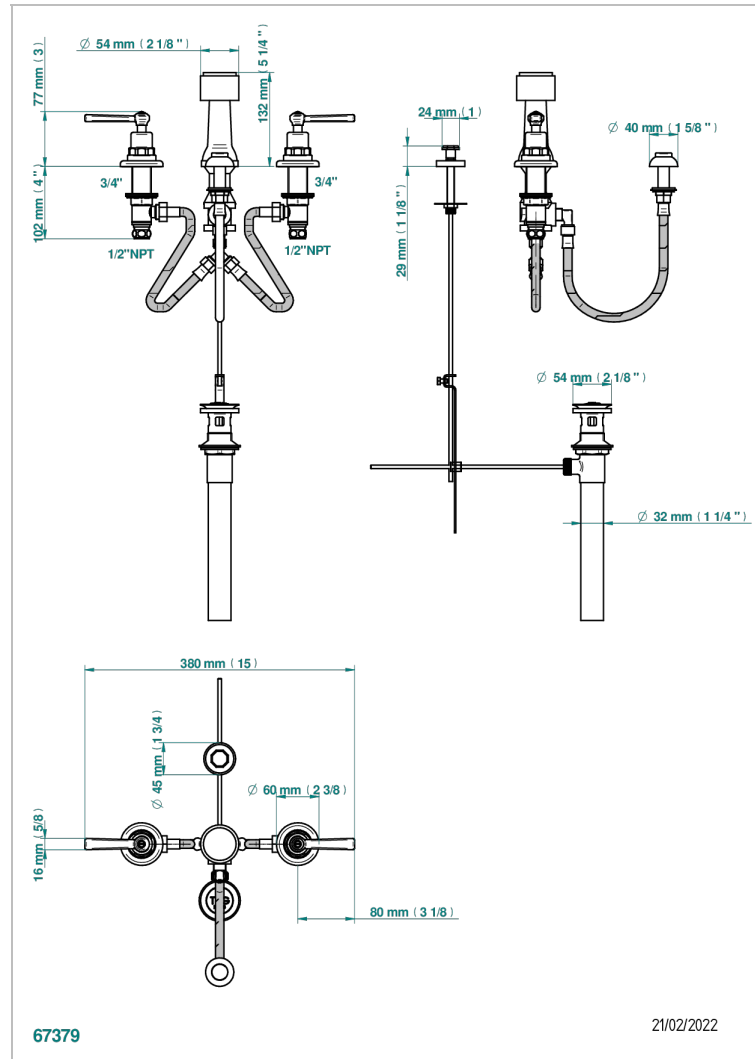

# SAINT-GERMAIN WITH LEVER HANDLES

G7D-207KA

Deck mounted 3-hole bidet with vertical spray, vacuum breaker and drain