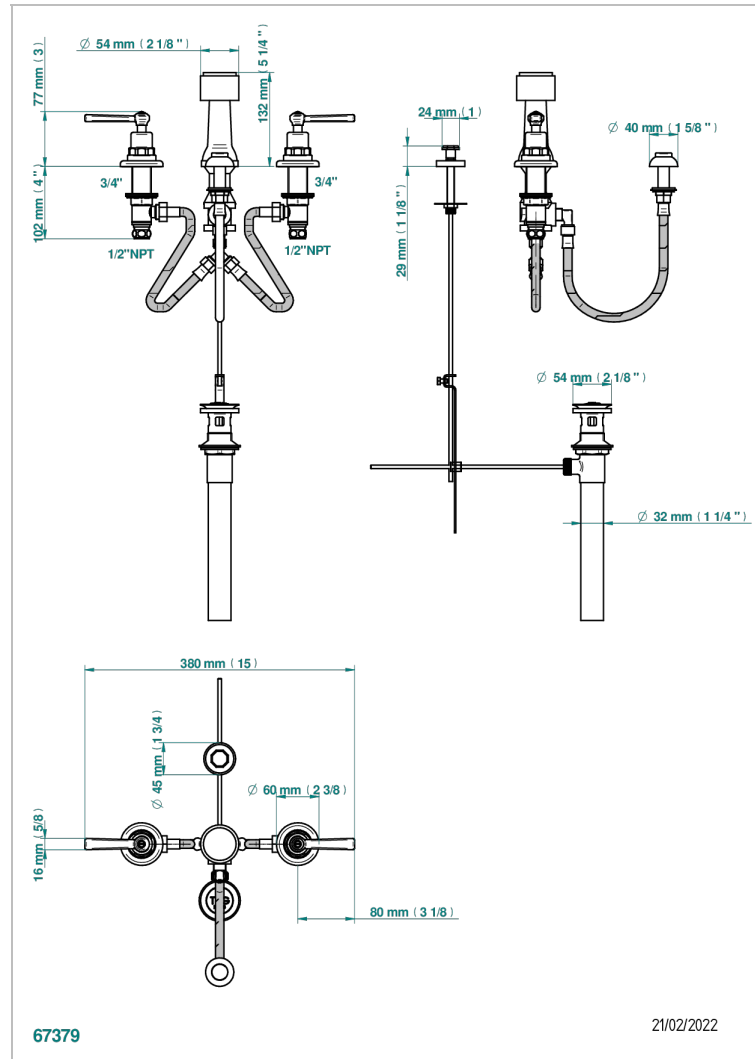

SAINT-GERMAIN WITH LEVER

G7D-207KA

Bidet Faucet with vertical spray, drain and vacuum breaker, for bidet Kohler

CHARACTERISTIC

- ASME : ASME A112.18.1-2011/CSA B125.1-11

STANDARDS

AVAILABLE FINITIONS

Antique nickel - H28
Black ceram - D30
Blush PVD - H62
Brass color PVD - H49
Brown bronze color PVD - F33
Gold color PVD - H52

Graphite PVD - H64
Lacquered light bronze - D01
Matt Umber PVD - H67
Matt blush PVD - H60
Matt brass color PVD - H50
Matt brown bronze color PVD - F34

Matt chrome - C02
Matt gold - F07
Matt gold color PVD - H53
Matt graphite PVD - H65
Matt nickel (color finish) - C01
Matt nickel color PVD - H56

Natural smoked Brass - A13
Nickel color PVD - H55
Polished chrome (color finish) - A02
Polished chrome / Polished gold (color finish) - G02
Polished gold (color finish) - F01
Polished nickel - B01

Soft gold - F30
Soft matt gold - F31
Umber PVD - H66