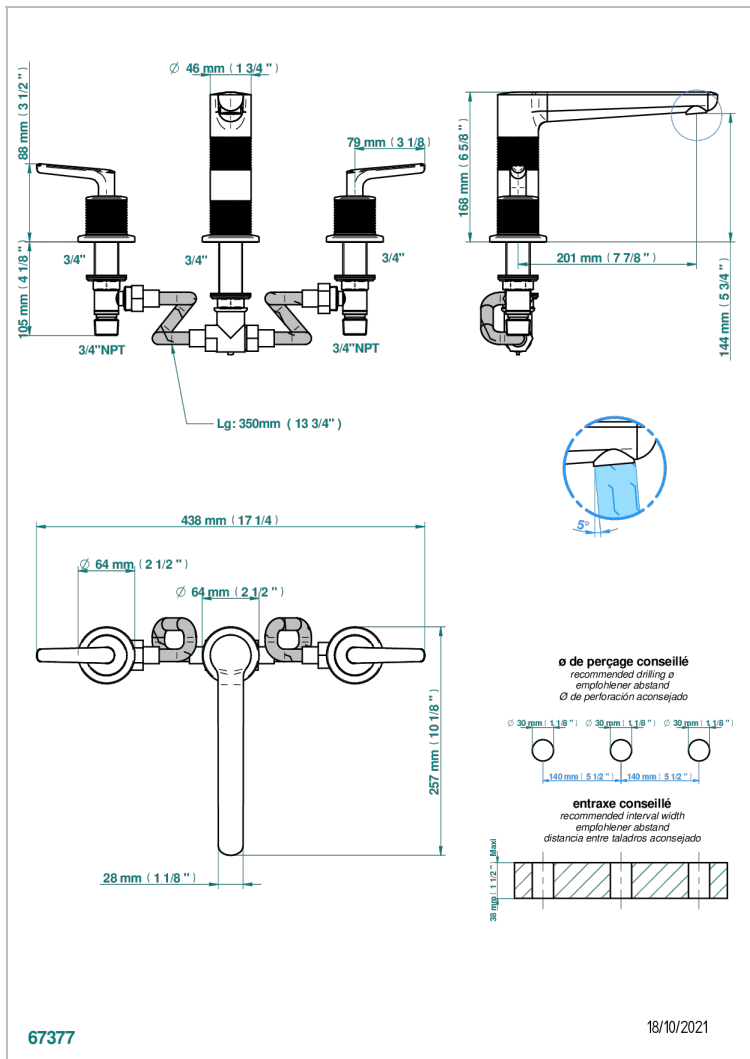

# SYSTEM DIAMOND METAL WITH LEVER HANDLES

G9D-25HUS

Roman tub set with 3/4" valves, high spout

## CHARACTERISTIC

- System Diamond Metal with lever handles
- Roman tub set with 3/4" valves, high spout