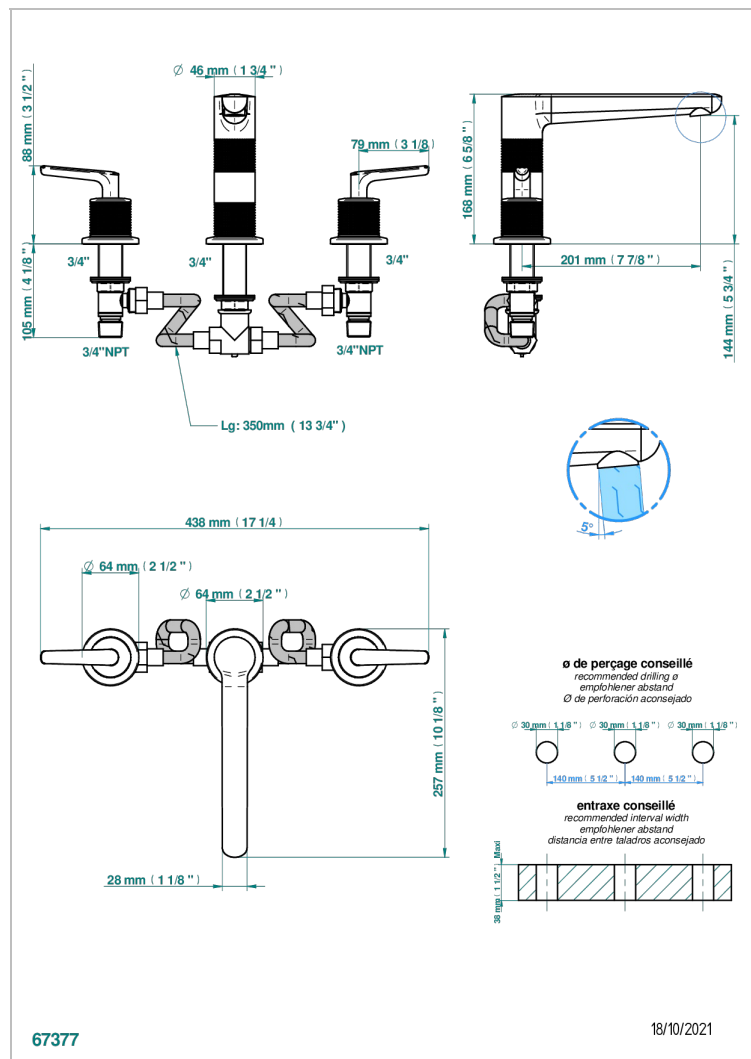

# SYSTEM DIAMOND METAL WITH LEVER

G9D-25H

Roman tub set with 3/4" valves, high spout

## CHARACTERISTIC

- System Diamond Metal with lever
- Roman tub set with 3/4" valves, high spout