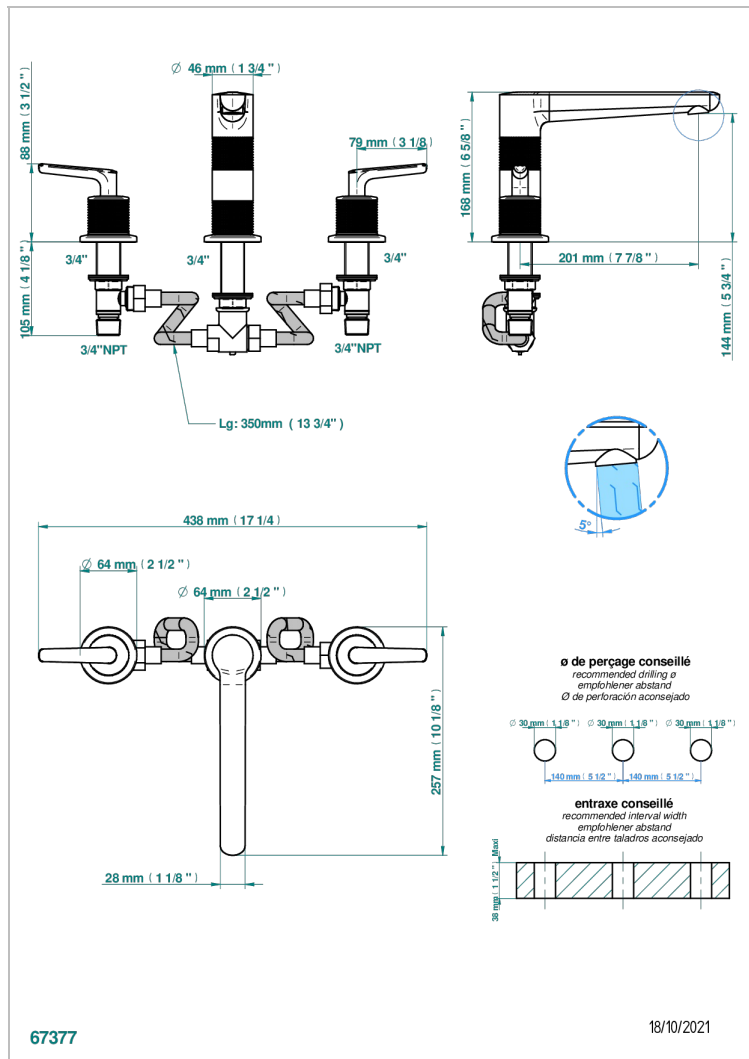

# SYSTEM DIAMOND METAL WITH LEVER

G9D-25H

Roman tub set with 3/4" valves, high spout

## CARACTERÍSTICAS

- System Diamond Metal with lever
- Roman tub set with 3/4" valves, high spout