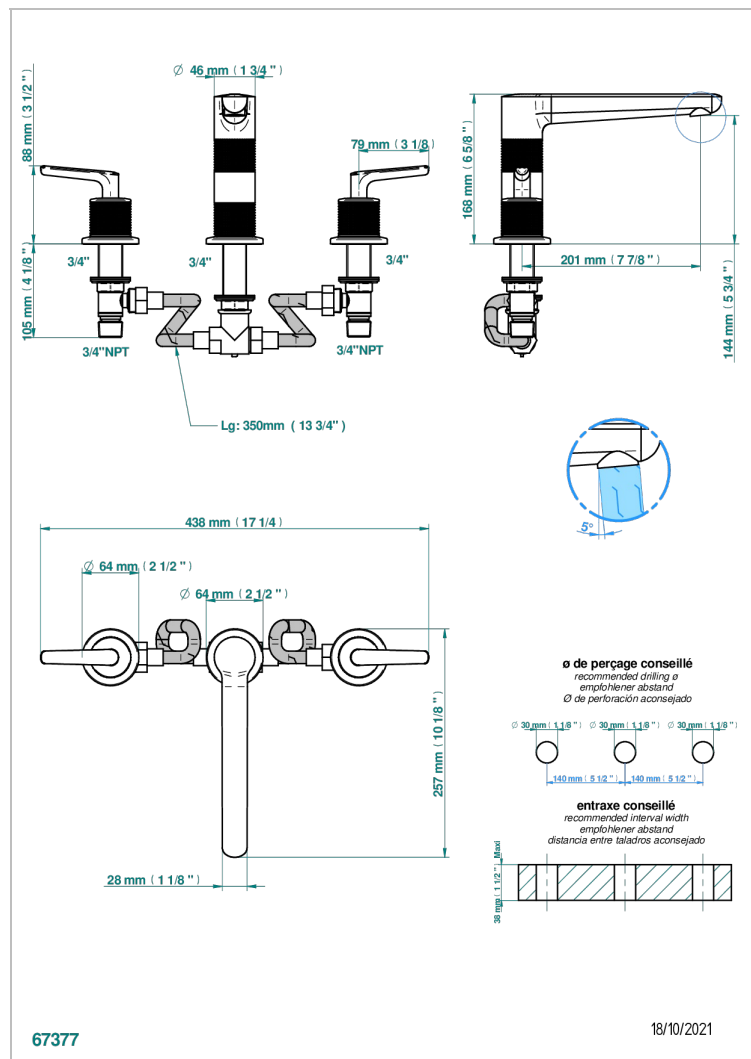

SYSTEM DIAMOND METAL WITH LEVER

G9D-25H

Roman tub set with 3/4" valves, high spout

CHARACTERISTIC

- System Diamond Metal with lever
- Roman tub set with 3/4" valves, high spout

AVAILABLE FINITIONS

Antique nickel - H28
Black ceram - D30
Blush PVD - H62
Brass color PVD - H49
Brown bronze color PVD - F33
Gold color PVD - H52