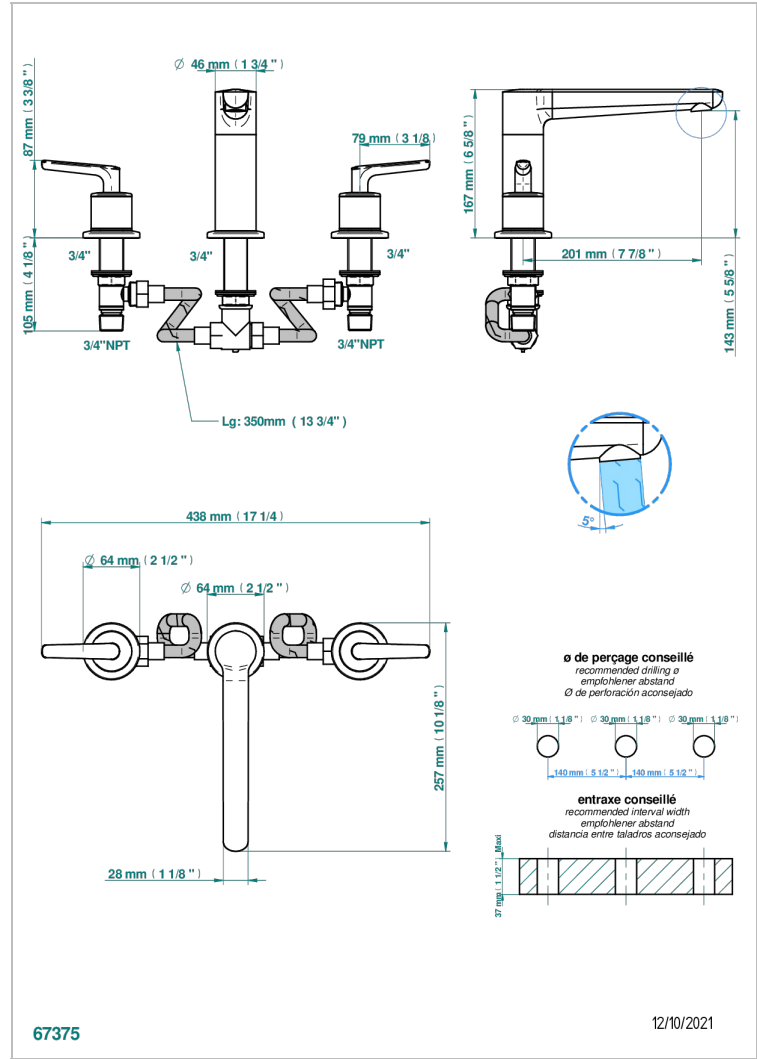

# SYSTEM SMOOTH METAL WITH LEVER

G9B-25H

Roman tub set with 3/4" valves, high spout

## CHARACTERISTIC

- System Smooth Metal with lever
- Roman tub set with 3/4" valves, high spout