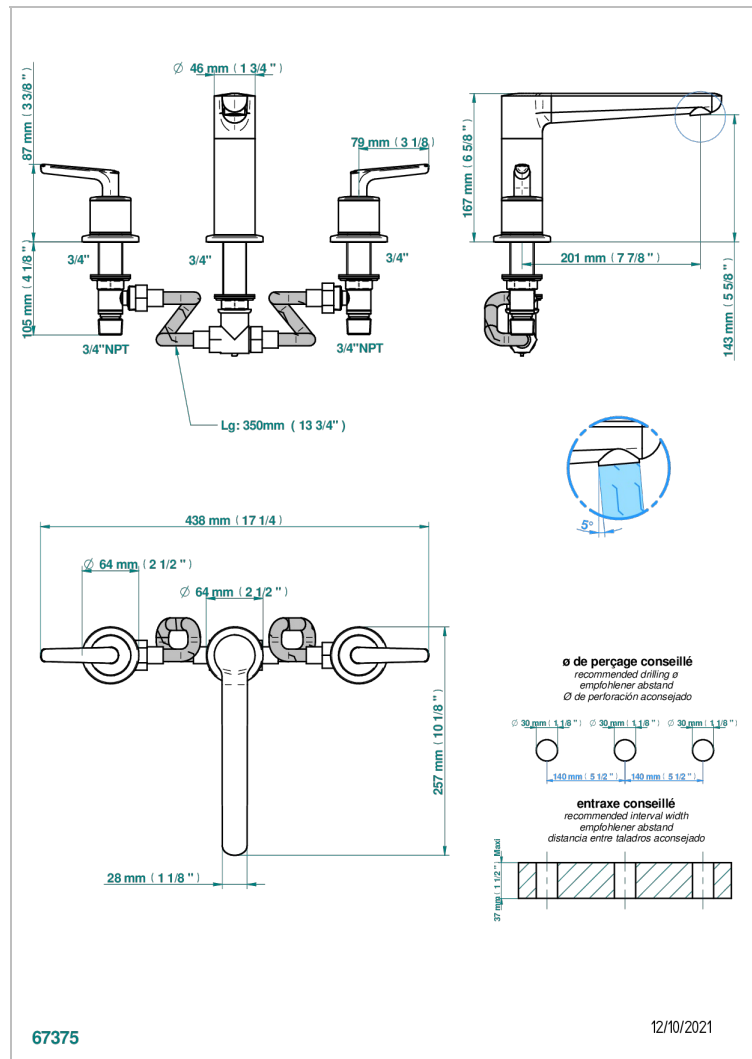

# SYSTEM SMOOTH METAL WITH LEVER

G9B-25H

Roman tub set with 3/4" valves, high spout

## CARACTERÍSTICAS

- System Smooth Metal with lever
- Roman tub set with 3/4" valves, high spout