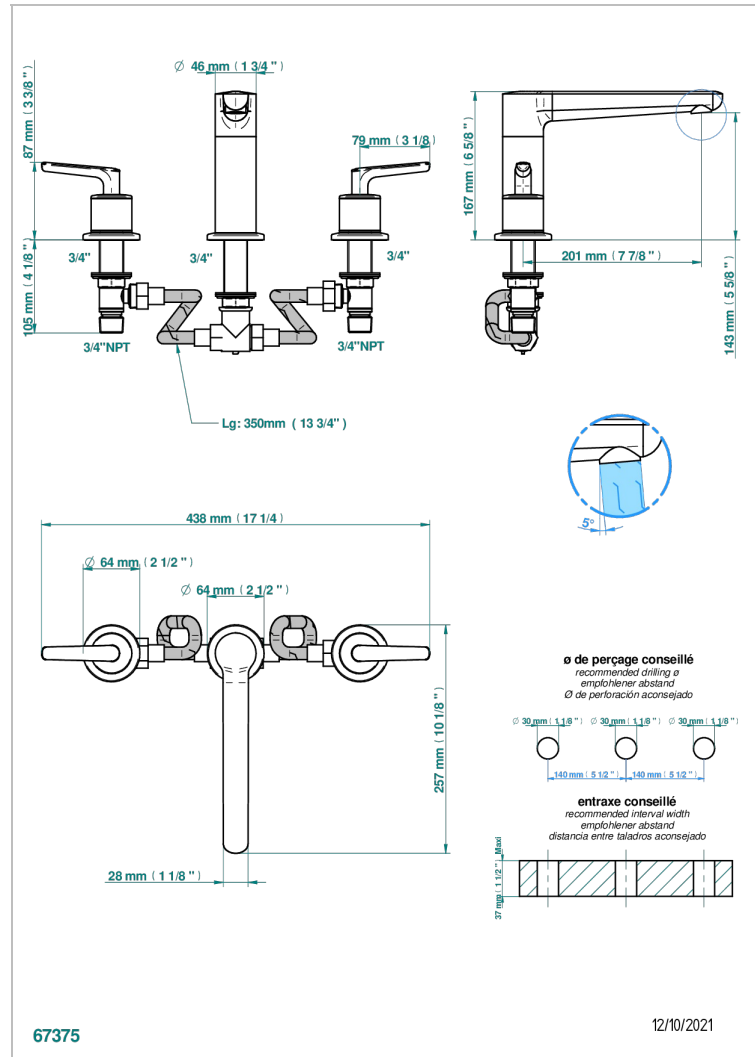

SYSTEM SMOOTH METAL WITH LEVER

G9B-25H

Roman tub set with 3/4" valves, high spout

CHARACTERISTIC

- System Smooth Metal with lever
- Roman tub set with 3/4" valves, high spout

AVAILABLE FINITIONS

Antique nickel - H28
Black ceram - D30
Blush PVD - H62
Brass color PVD - H49
Brown bronze color PVD - F33
Gold color PVD - H52