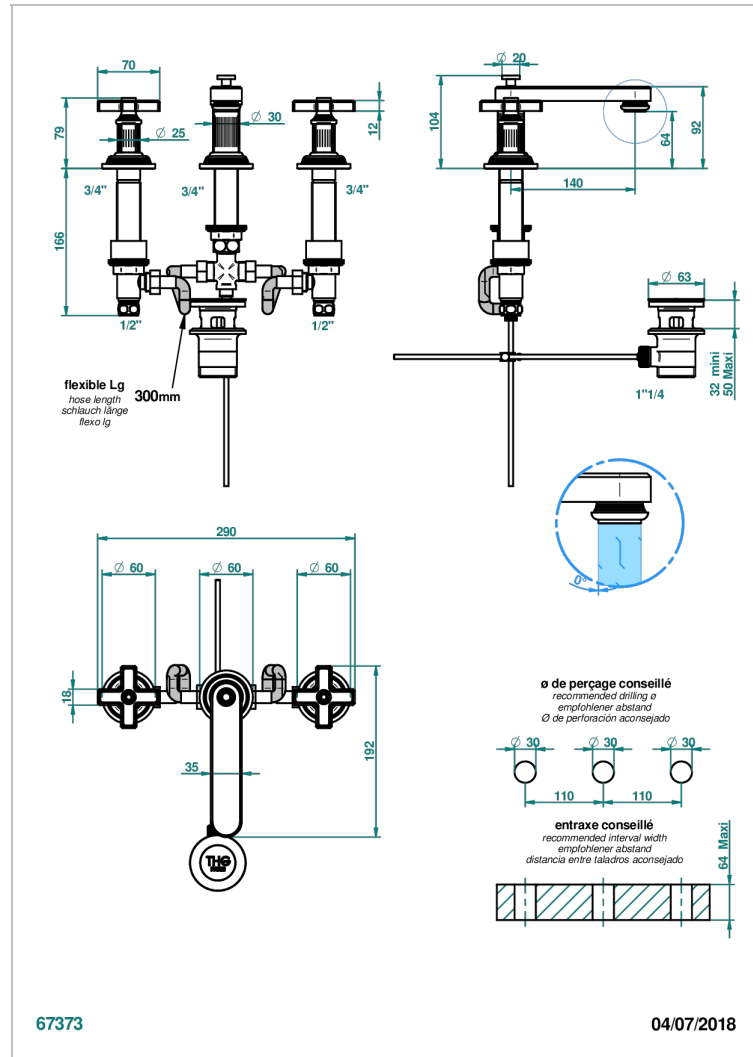

GRAND CENTRAL BLACK ONYX

U9M-151M/W

Rim mounted 3-hole basin mixer with waste for marble - WRAS approved

THG[®]
PARIS

CHARACTERISTIC

- WRAS : 240402020

STANDARDS

AVAILABLE FINITIONS