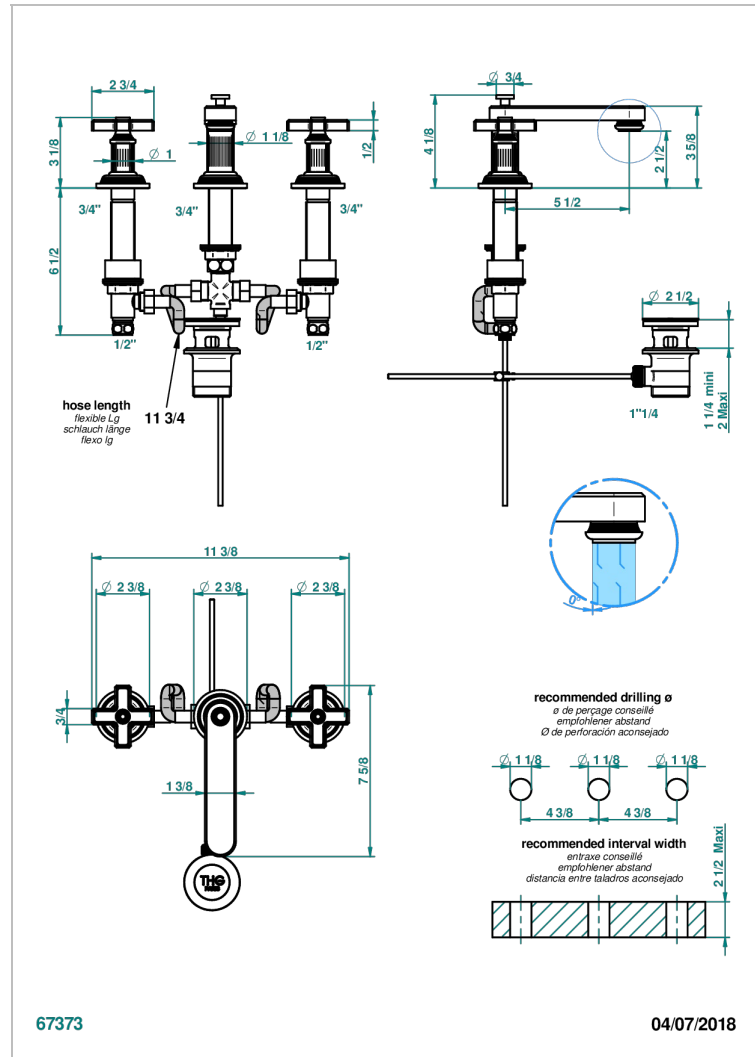

# GRAND CENTRAL BLACK ONYX

U9M-151M/W

Rim mounted 3-hole basin mixer with waste for marble - WRAS approved

THG<sup>®</sup>  
PARIS

## CHARACTERISTIC

- WRAS : 240402020