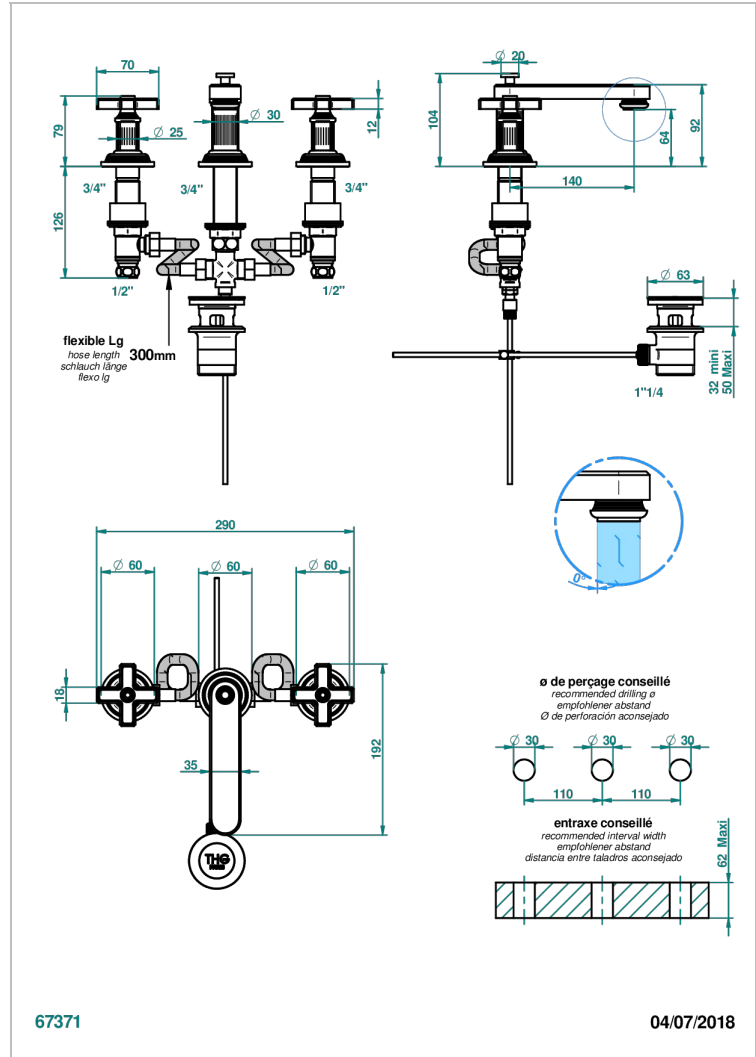

GRAND CENTRAL BLACK ONYX

U9M-151/W

Rim mounted 3-hole basin mixer with waste - WRAS approved

CHARACTERISTIC

- WRAS : 240402020

STANDARDS

AVAILABLE FINITIONS

Antique nickel - H28
Black ceram - D30
Blush PVD - H62
Brass color PVD - H49
Brown bronze color PVD - F33
Gold color PVD - H52