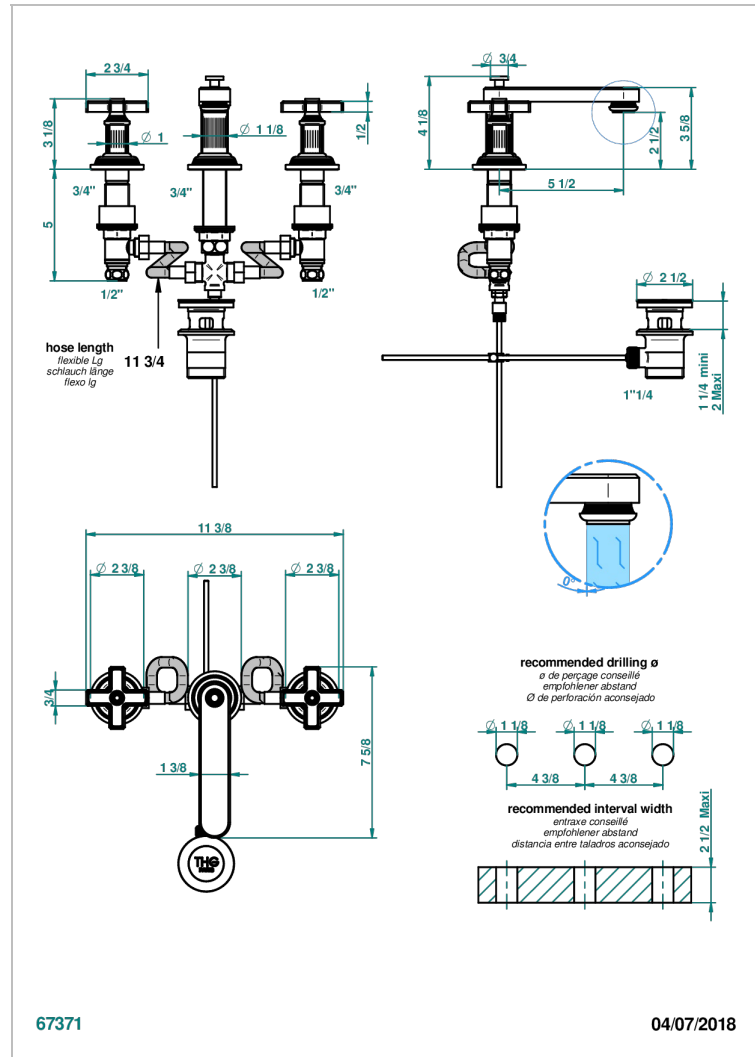

GRAND CENTRAL BLACK ONYX

U9M-151/W

Rim mounted 3-hole basin mixer with waste - WRAS approved

THG[®]
PARIS

CHARACTERISTIC

- WRAS : 240402020

STANDARDS

AVAILABLE FINITIONS