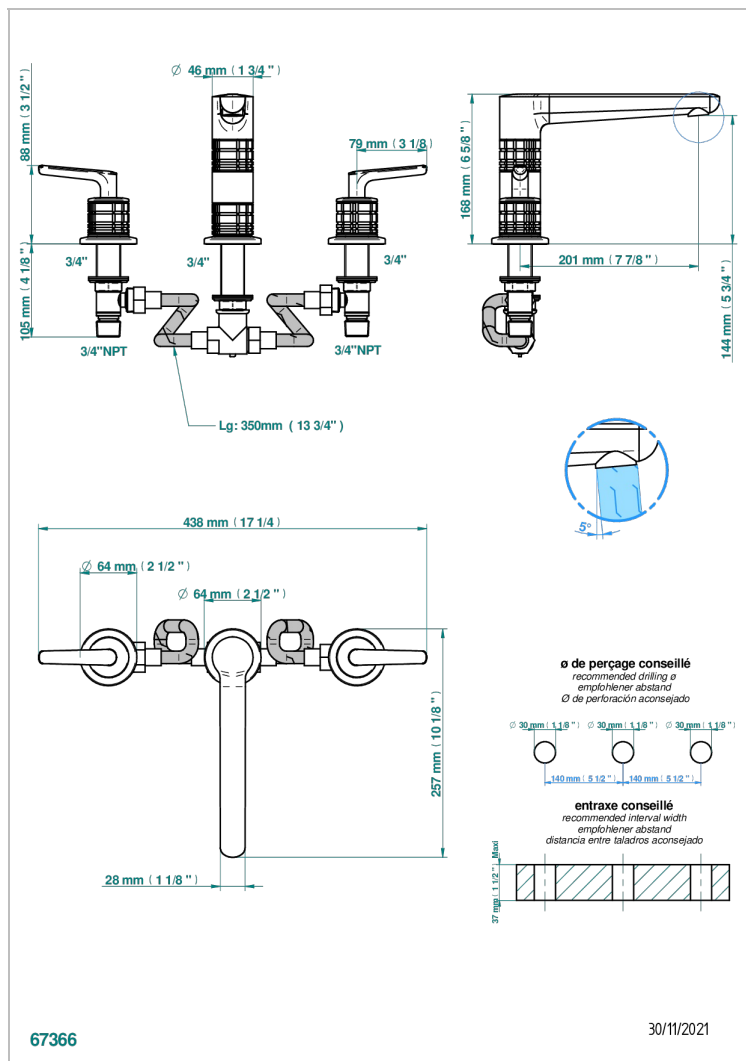

SYSTEM CRYSTAL WITH LEVER HANDLES

G9K-25HUS

Roman tub set with 3/4" valves, high spout

CHARACTERISTIC

- System Crystal with lever handles
- Roman tub set with 3/4" valves, high spout

AVAILABLE FINITIONS

Black ceram - D30
Blush PVD - H62
Brass color PVD - H49
Brown bronze color PVD - F33
Chrome polished - A02
Copper antique matt, coated - H07