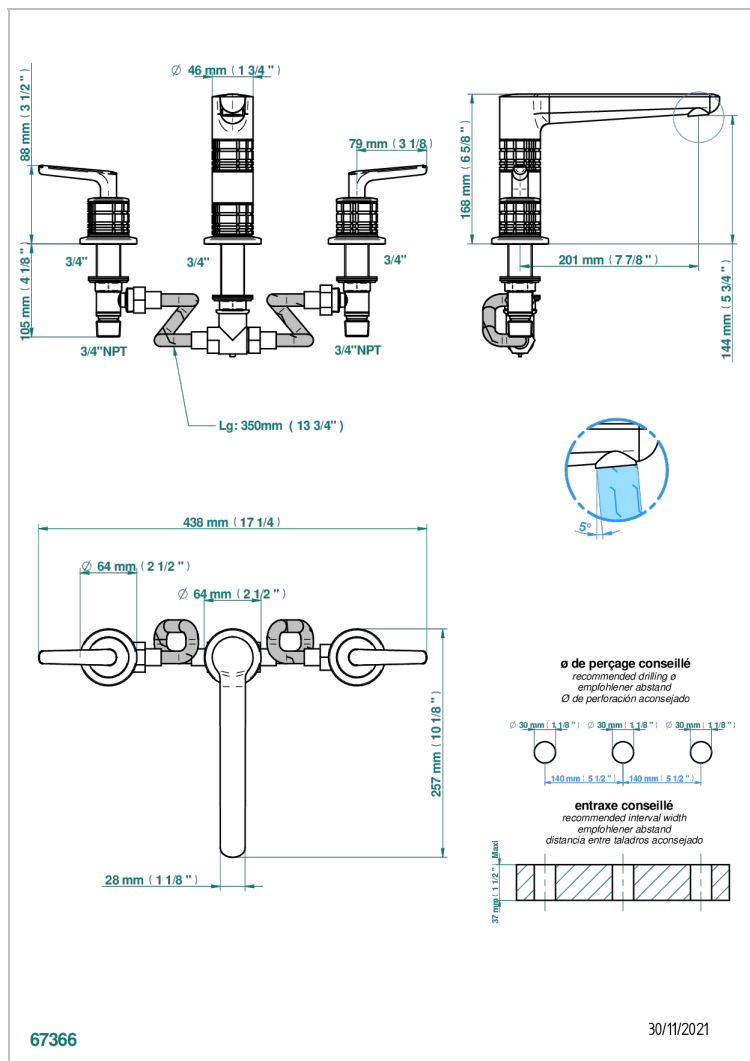

SYSTEM CRYSTAL WITH LEVER

G9K-25H

Roman tub set with 3/4" valves, high spout

CARACTERÍSTICAS

- System Crystal with lever
- Roman tub set with 3/4" valves, high spout

ACABADOS DISPONIBLES

Bronce claro - D01
Cerámica negra mate - D30
Cobre viejo mate - H07
Cromo - A02
Cromo mate - C02
Dorado - F01