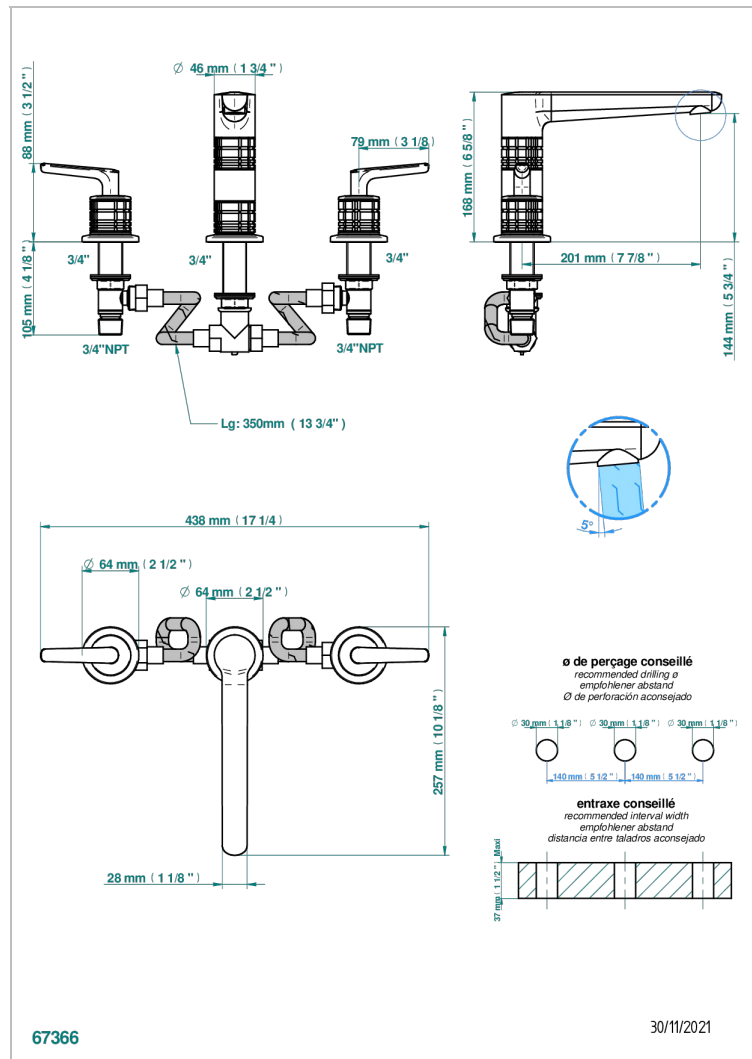

SYSTEM CRYSTAL WITH LEVER

G9K-25H

Roman tub set with 3/4" valves, high spout

CHARACTERISTIC

- System Crystal with lever
- Roman tub set with 3/4" valves, high spout

AVAILABLE FINITIONS

Antique nickel - H28
Black ceram - D30
Blush PVD - H62
Brass color PVD - H49
Brown bronze color PVD - F33
Gold color PVD - H52