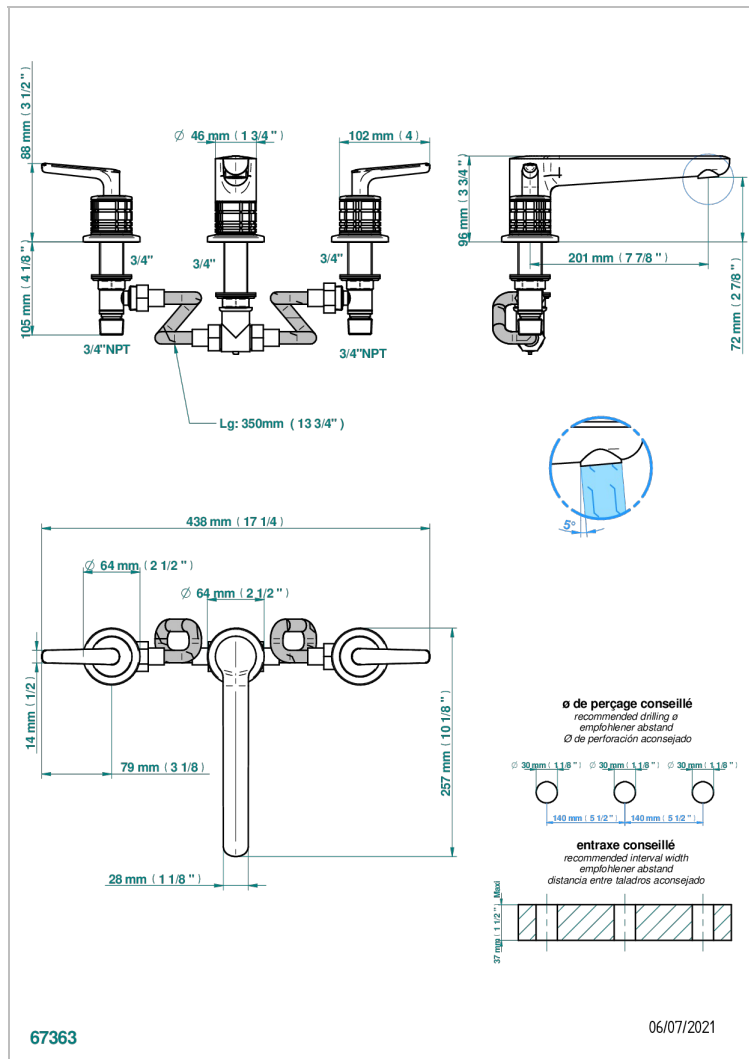

SYSTEM CRYSTAL WITH LEVER

G9K-25

Rim mounted 3-hole bath mixer, goliath spout

CHARACTERISTIC

- ACS : 18ACCLY403

STANDARDS

AVAILABLE FINITIONS

Antique nickel - H28
Black ceram - D30
Blush PVD - H62
Brass color PVD - H49
Brown bronze color PVD - F33
Gold color PVD - H52