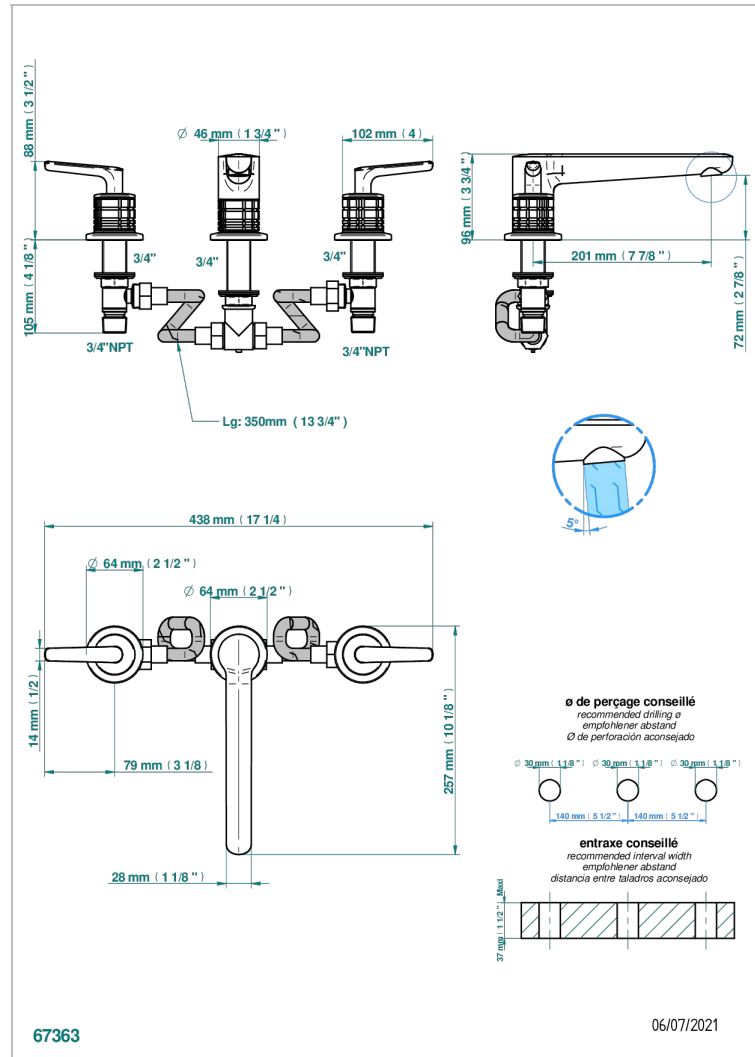

# SYSTEM CRYSTAL WITH LEVER

G9K-25

Rim mounted 3-hole bath mixer, goliath spout

## CHARACTERISTIC

- ACS : 18ACCLY403