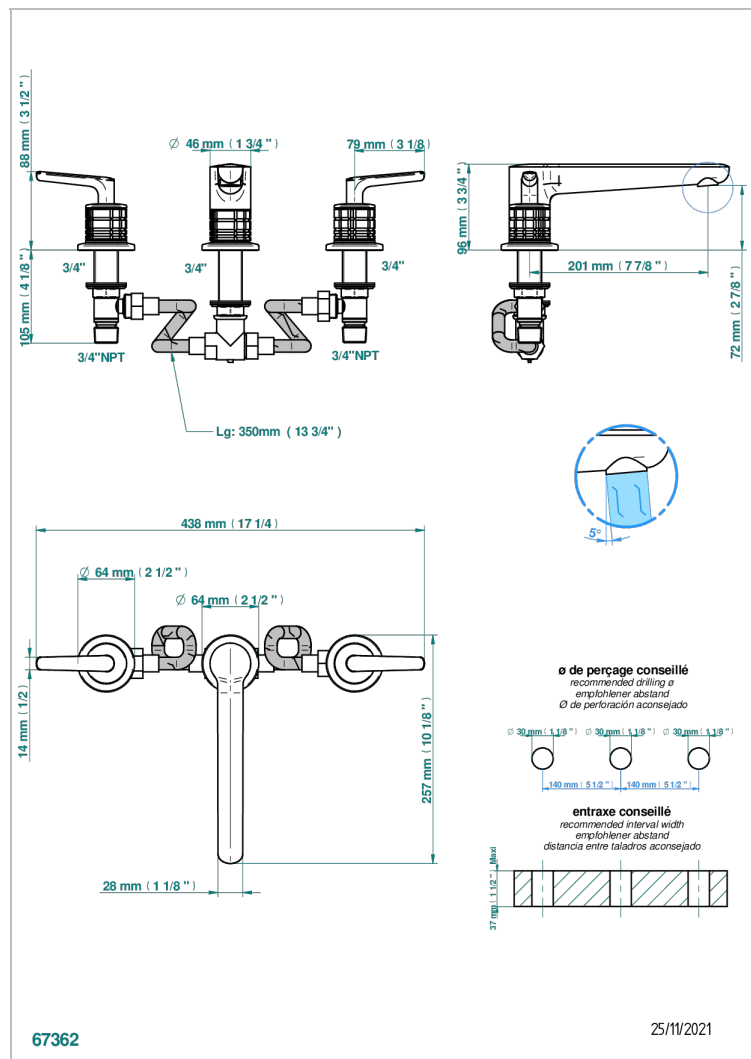

# SYSTEM HOWLITE WITH LEVER

G9H-25

Rim mounted 3-hole bath mixer, goliath spout

## CHARACTERISTIC

- ACS : 18ACCLY403