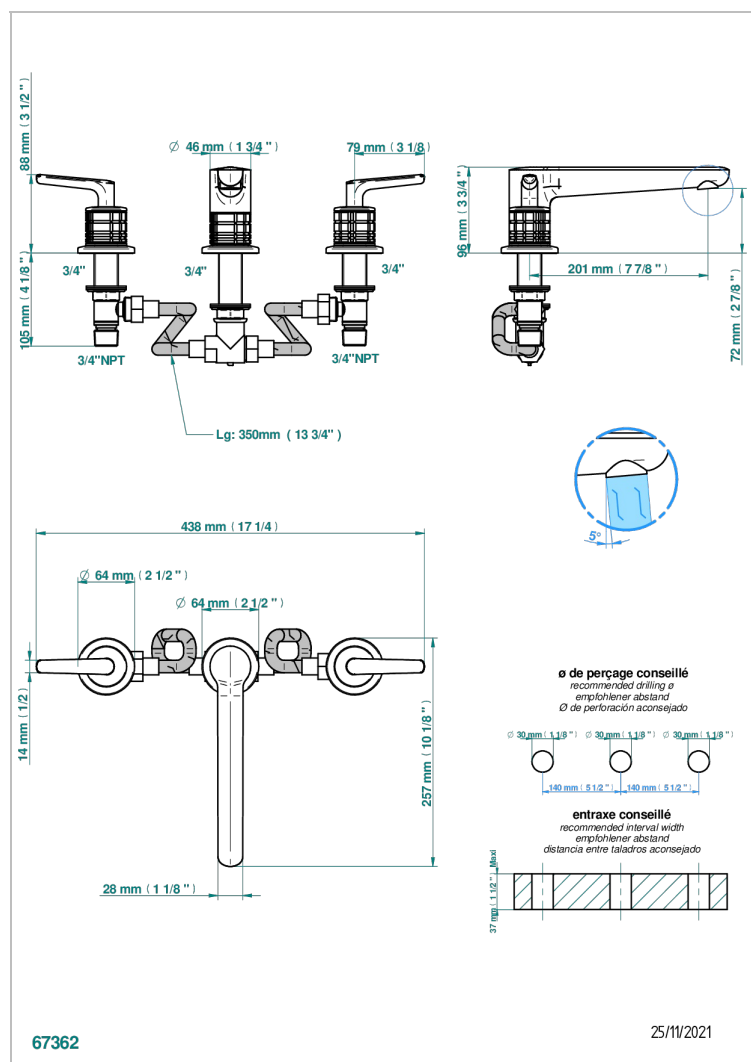

SYSTEM HOWLITE WITH LEVER

G9H-25

Rim mounted 3-hole bath mixer, goliath spout

CHARACTERISTIC

- ACS : 18ACCLY403

STANDARDS

AVAILABLE FINITIONS

Antique nickel - H28
Black ceram - D30
Blush PVD - H62
Brass color PVD - H49
Brown bronze color PVD - F33
Gold color PVD - H52

Nickel color PVD - H55
Polished chrome (color finish) - A02
Polished gold (color finish) - F01
Polished nickel - B01
Soft gold - F30
Soft matt gold - F31

Umber PVD - H66
Varnished matt antique red copper (color finish) - H07