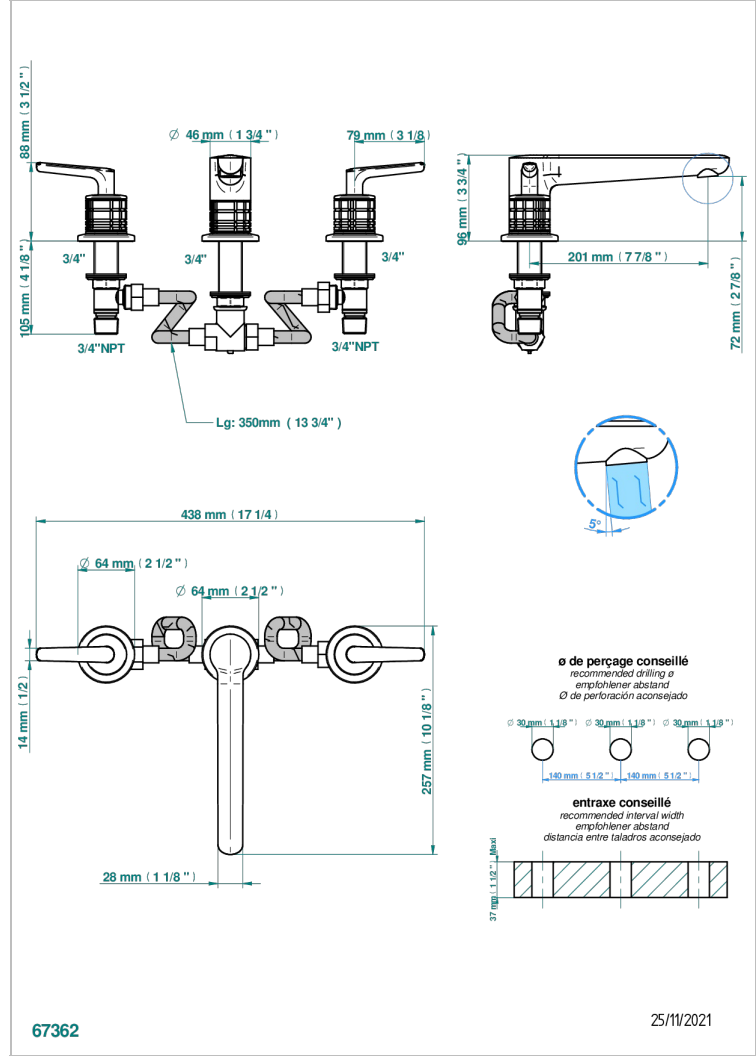

SYSTEM HOWLITE WITH LEVER

G9H-25

Rim mounted 3-hole bath mixer, goliath spout

THG®
PARIS

CHARACTERISTIC

- ACS : 18ACCLY403

STANDARDS

AVAILABLE FINITIONS