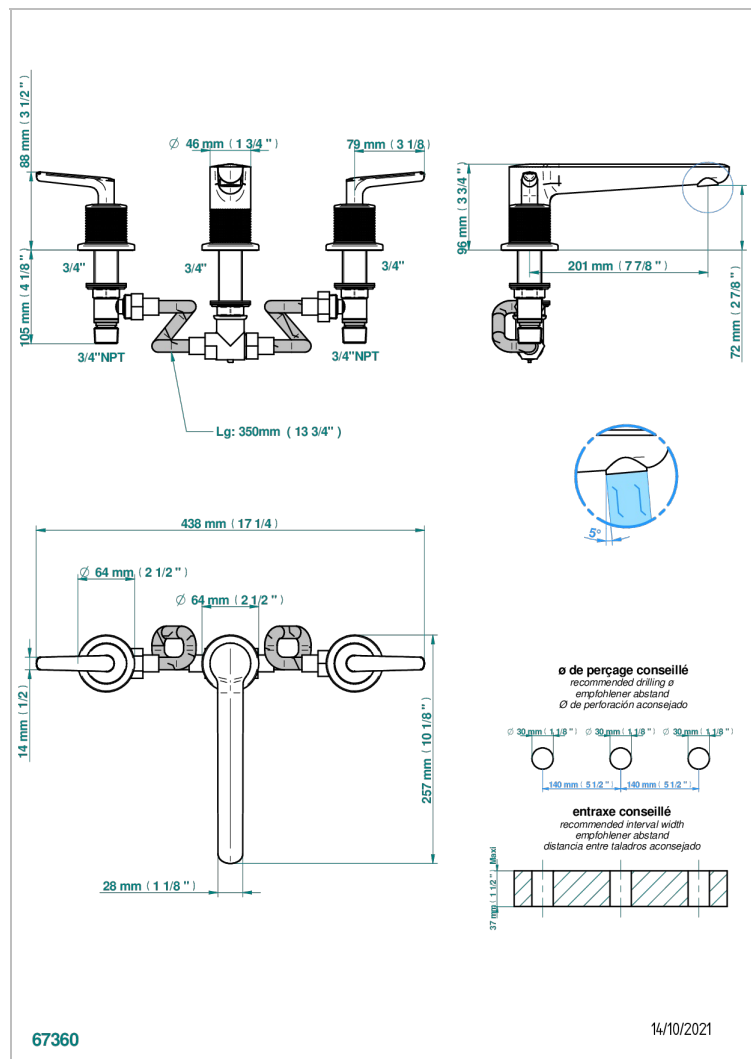

SYSTEM DIAMOND METAL WITH LEVER

G9D-25

Rim mounted 3-hole bath mixer, goliath spout

CHARACTERISTIC

- ACS : 18ACCLY403

STANDARDS

AVAILABLE FINITIONS

Antique nickel - H28
Black ceram - D30
Blush PVD - H62
Brass color PVD - H49
Brown bronze color PVD - F33
Gold color PVD - H52

Nickel color PVD - H55
Polished chrome (color finish) - A02
Polished chrome with gold inlay - GA1
Polished gold (color finish) - F01
Polished nickel - B01
Soft gold - F30

Soft matt gold - F31
Umber PVD - H66
Varnished matt antique red copper (color finish) - H07