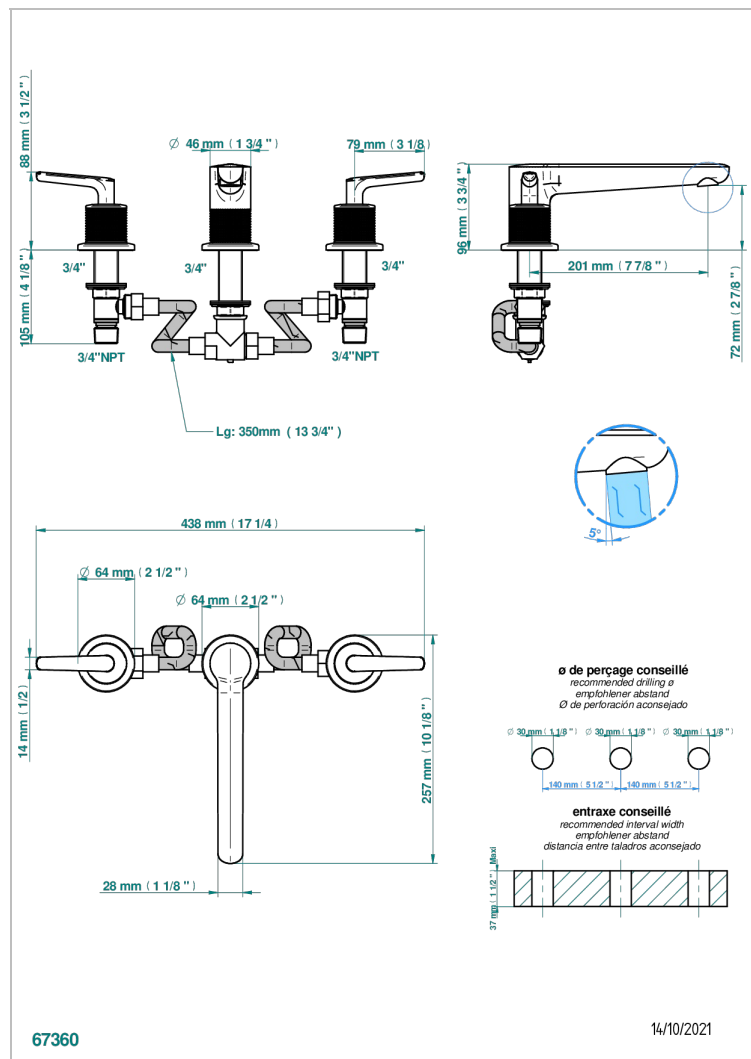

# SYSTEM DIAMOND METAL WITH LEVER

G9D-25

Rim mounted 3-hole bath mixer, goliath spout

## CHARACTERISTIC

- ACS : 18ACCLY403