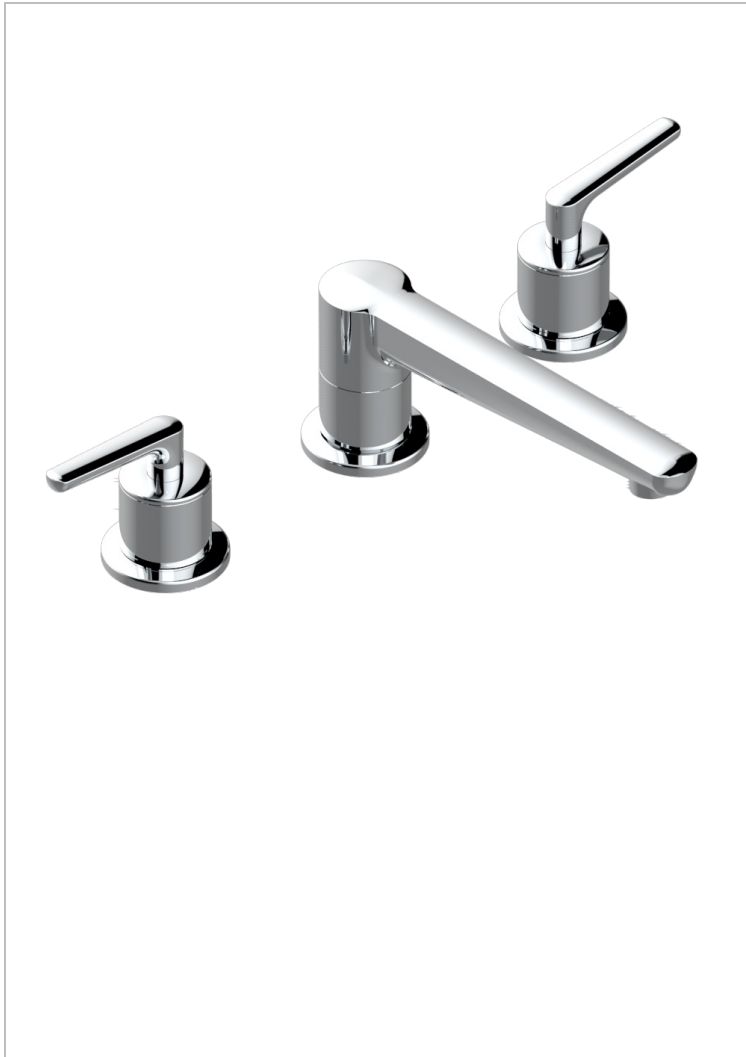

SYSTEM SMOOTH METAL WITH LEVER

G9B-25

Rim mounted 3-hole bath mixer, goliath spout

CHARACTERISTIC

- ACS : 18ACCLY403

STANDARDS

AVAILABLE FINITIONS

Antique nickel - H28
Black ceram - D30
Blush PVD - H62
Brass color PVD - H49
Brown bronze color PVD - F33
Gold color PVD - H52

Graphite PVD - H64
Lacquered light bronze - D01
Matt Umber PVD - H67
Matt blush PVD - H60
Matt brass color PVD - H50
Matt brown bronze color PVD - F34

Matt chrome - C02
Matt gold - F07
Matt gold color PVD - H53
Matt graphite PVD - H65
Matt nickel (color finish) - C01
Matt nickel color PVD - H56

Nickel color PVD - H55
Polished chrome (color finish) - A02
Polished chrome with gold inlay - GA1
Polished gold (color finish) - F01
Polished nickel - B01
Soft gold - F30

Soft matt gold - F31
Umber PVD - H66
Varnished matt antique red copper (color finish) - H07