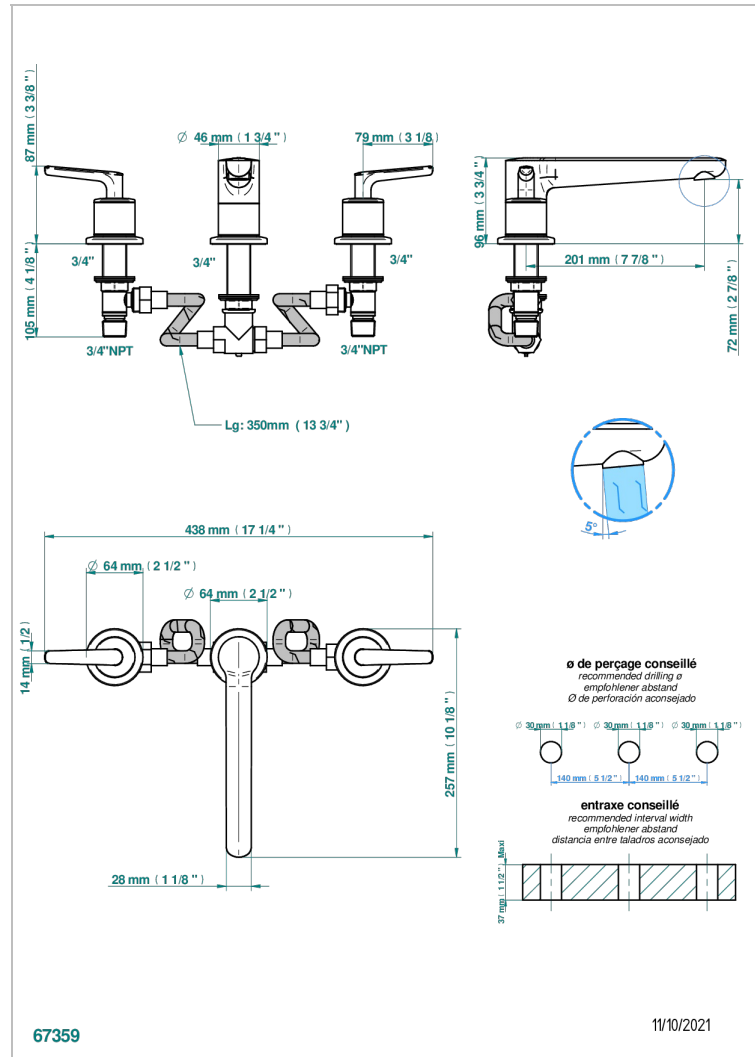

SYSTEM SMOOTH METAL WITH LEVER

G9B-25

Rim mounted 3-hole bath mixer, goliath spout

CHARACTERISTIC

- ACS : 18ACCLY403

STANDARDS

AVAILABLE FINITIONS

Antique nickel - H28
Black ceram - D30
Blush PVD - H62
Brass color PVD - H49
Brown bronze color PVD - F33
Gold color PVD - H52