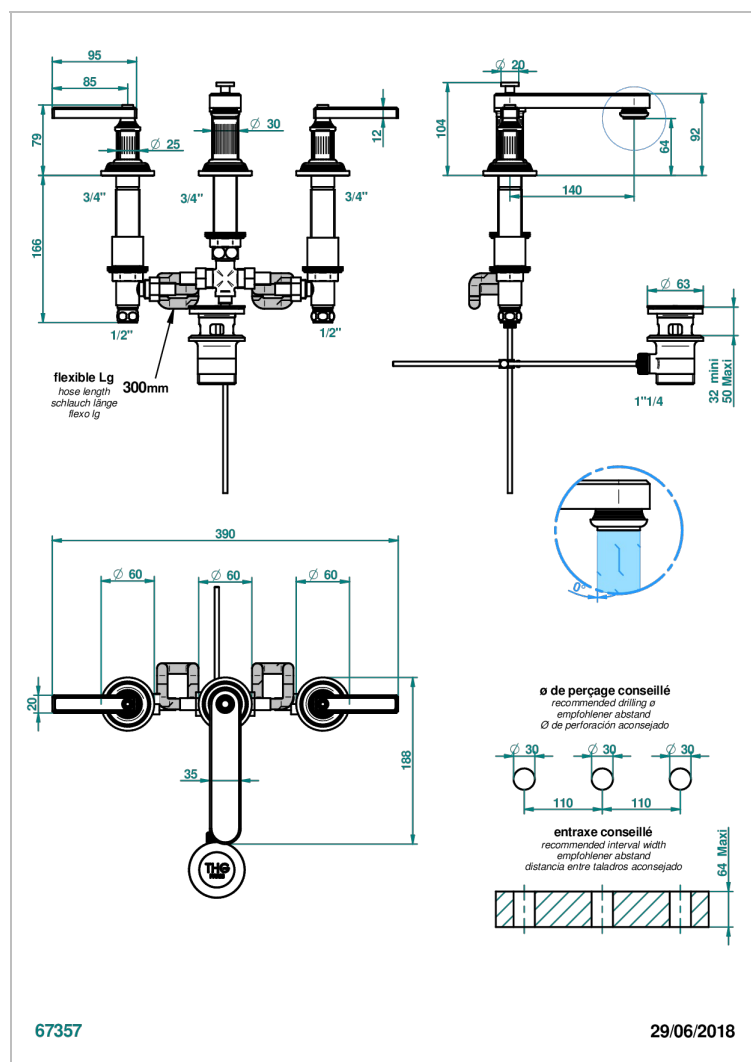

GRAND CENTRAL BLACK ONYX WITH LEVER

U9N-151M/W

Rim mounted 3-hole basin mixer with waste for marble - WRAS approved

CHARACTERISTIC

- WRAS : 240402020

STANDARDS

AVAILABLE FINITIONS

Antique nickel - H28
Black ceram - D30
Blush PVD - H62
Brass color PVD - H49
Brown bronze color PVD - F33
Gold color PVD - H52