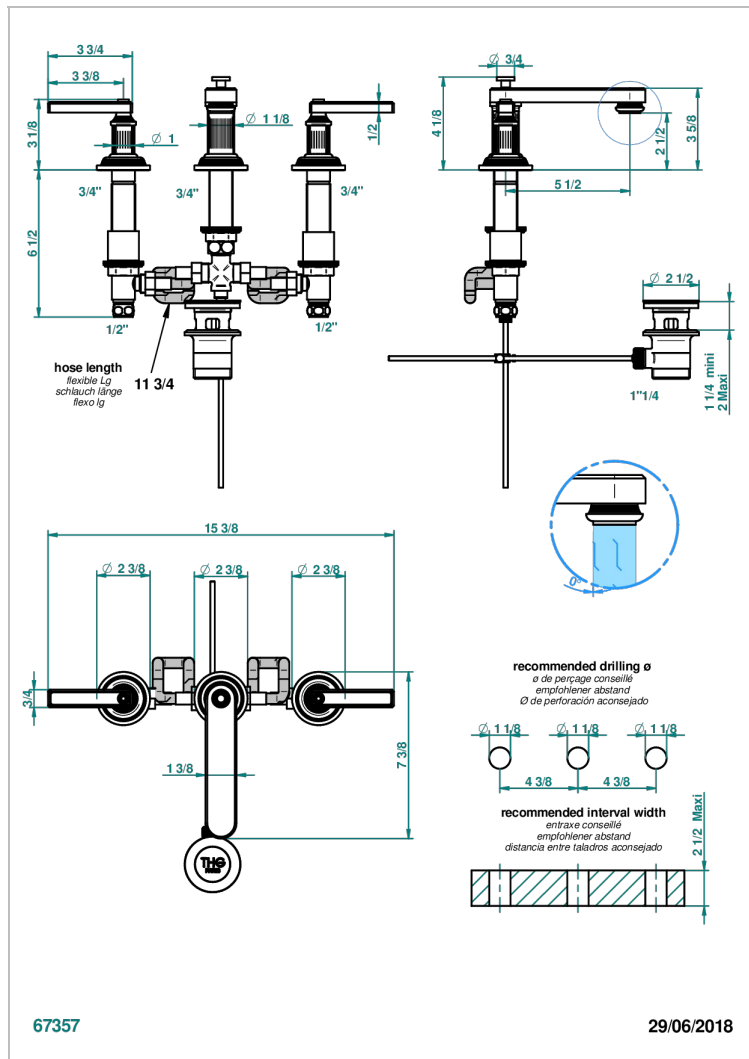

GRAND CENTRAL BLACK ONYX WITH LEVER

U9N-151M/W

Rim mounted 3-hole basin mixer with waste for marble - WRAS approved

CHARACTERISTIC

- WRAS : 240402020

STANDARDS

AVAILABLE FINITIONS

Antique nickel - H28
Black ceram - D30
Blush PVD - H62
Brass color PVD - H49
Brown bronze color PVD - F33
Gold color PVD - H52