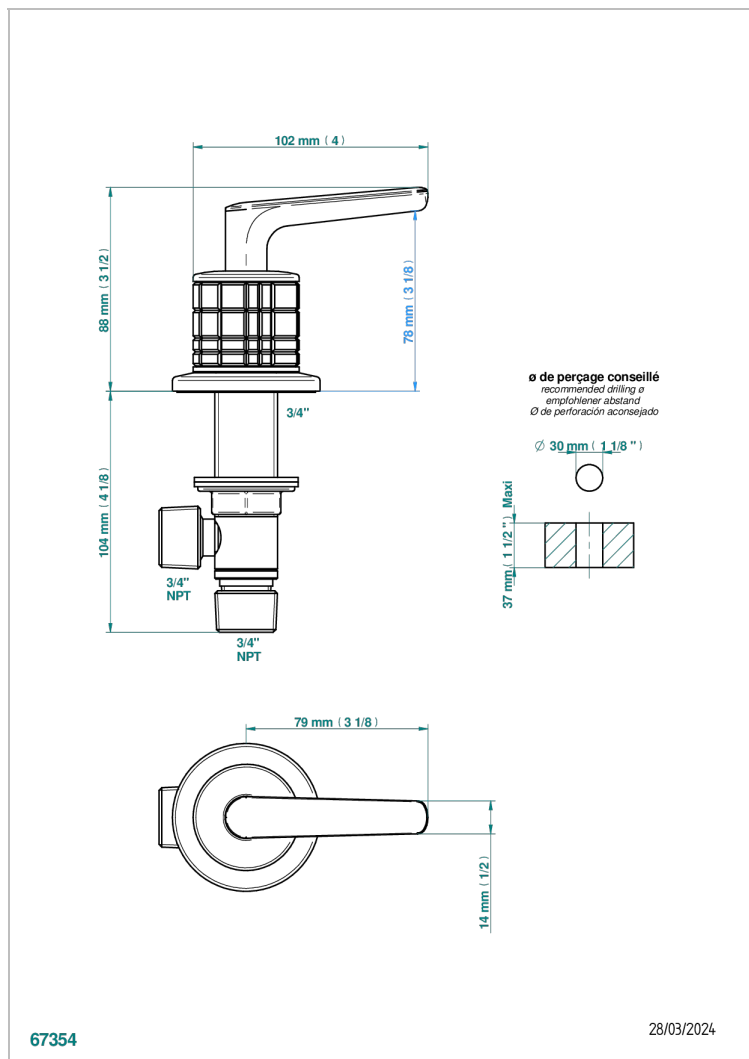

SYSTEM HOWLITE WITH LEVER

G9H-36/C

Rim mounted 3/4" valve, cold

THG[®]
PARIS

CHARACTERISTIC

- System Howlite with lever
- Rim mounted 3/4" valve, cold

AVAILABLE FINITIONS

Antique nickel - H28
Black ceram - D30
Blush PVD - H62
Brass color PVD - H49
Brown bronze color PVD - F33
Gold color PVD - H52

Nickel color PVD - H55
Polished chrome (color finish) - A02
Polished gold (color finish) - F01
Polished nickel - B01
Soft gold - F30
Soft matt gold - F31

Umber PVD - H66
Varnished matt antique red copper
(color finish) - H07