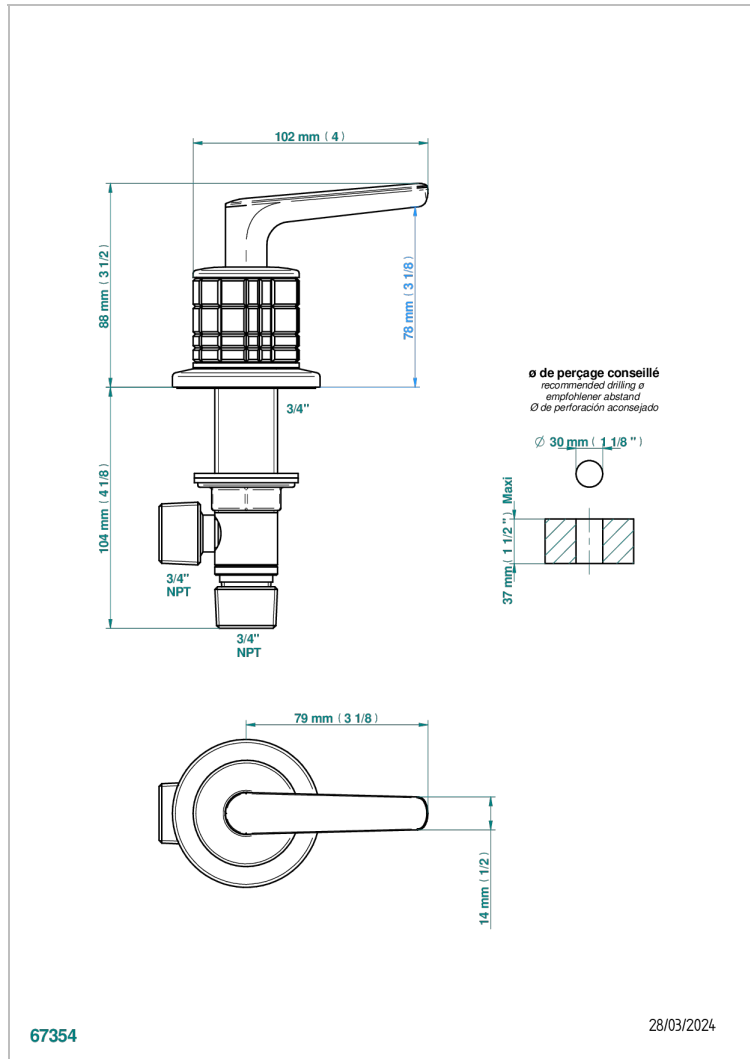

SYSTEM HOWLITE WITH LEVER

G9H-36/C

1/2"涡轮喷射弯管黄铜花洒

THG
PARIS

特色

- System Howlite with lever
- 1/2"涡轮喷射弯管黄铜花洒

可选饰面

Black ceram - D30
Blush PVD - H62
Graphite PVD - H64
Matt Umber PVD - H67
Matt blush PVD - H60
Matt graphite PVD - H65

浅金 - F30
漆面铜 - D01