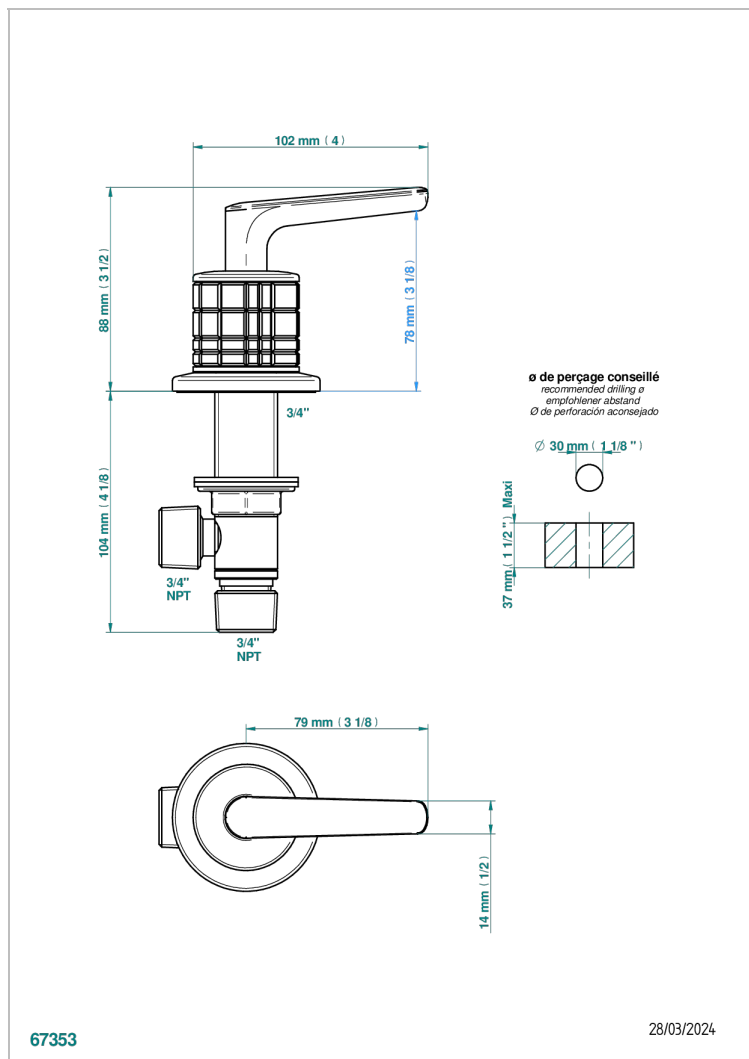

SYSTEM SQUARED METAL WITH LEVER

G9F-36/C

Rim mounted 3/4" valve, cold

THG[®]
PARIS

CHARACTERISTIC

- System Squared Metal with lever
- Rim mounted 3/4" valve, cold

AVAILABLE FINITIONS

Antique nickel - H28
Black ceram - D30
Blush PVD - H62
Brass color PVD - H49
Brown bronze color PVD - F33
Gold color PVD - H52

Nickel color PVD - H55
Polished chrome (color finish) - A02
Polished chrome with gold inlay - GA1
Polished gold (color finish) - F01
Polished nickel - B01
Soft gold - F30

Soft matt gold - F31
Umber PVD - H66
Varnished matt antique red copper
(color finish) - H07