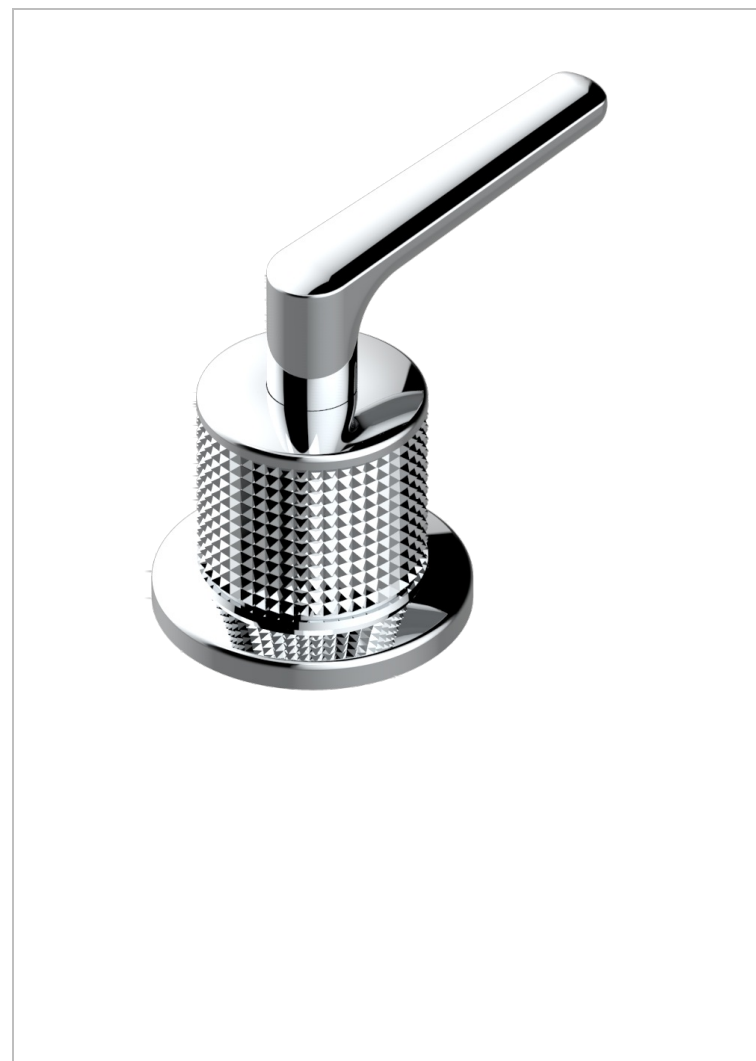

# SYSTEM DIAMOND METAL WITH LEVER

G9D-36/C

Rim mounted 3/4" valve, cold

67352

28/03/2024

## CHARACTERISTIC

- System Diamond Metal with lever
- Rim mounted 3/4" valve, cold

## AVAILABLE FINITIONS

Antique nickel - H28  
Black ceram - D30  
Blush PVD - H62  
Brass color PVD - H49  
Brown bronze color PVD - F33  
Gold color PVD - H52

Graphite PVD - H64  
Lacquered light bronze - D01  
Matt Umber PVD - H67  
Matt blush PVD - H60  
Matt brass color PVD - H50  
Matt brown bronze color PVD - F34