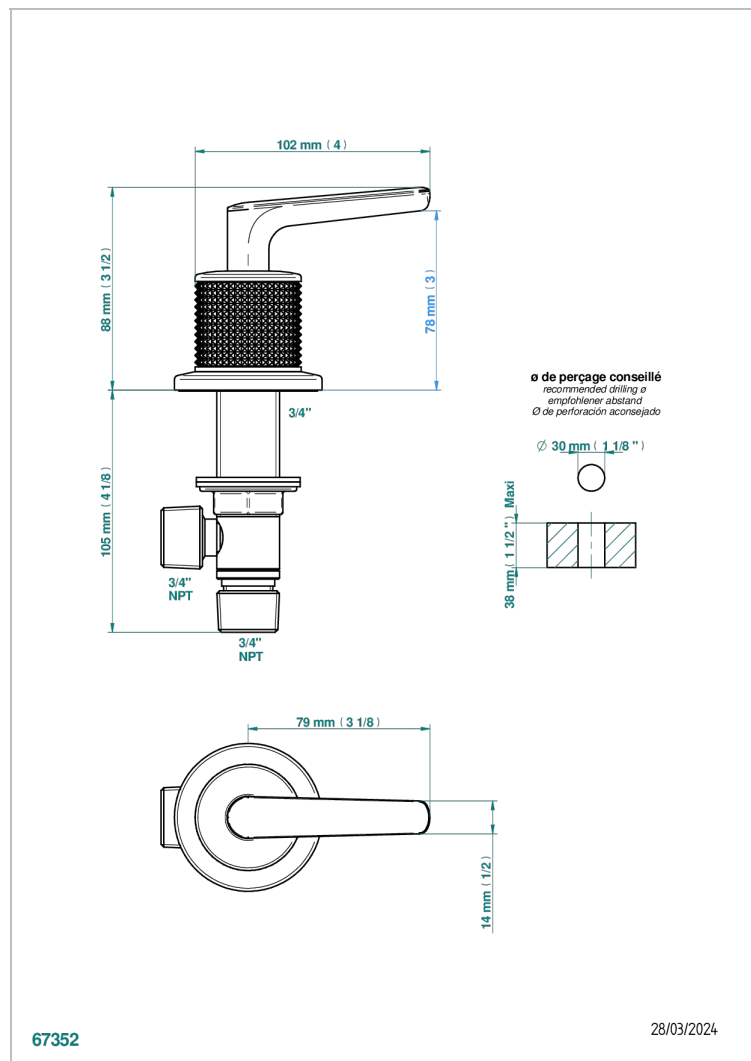

# SYSTEM DIAMOND METAL WITH LEVER

G9D-36/C

Rim mounted 3/4" valve, cold

67352

28/03/2024

## CHARACTERISTIC

- System Diamond Metal with lever
- Rim mounted 3/4" valve, cold