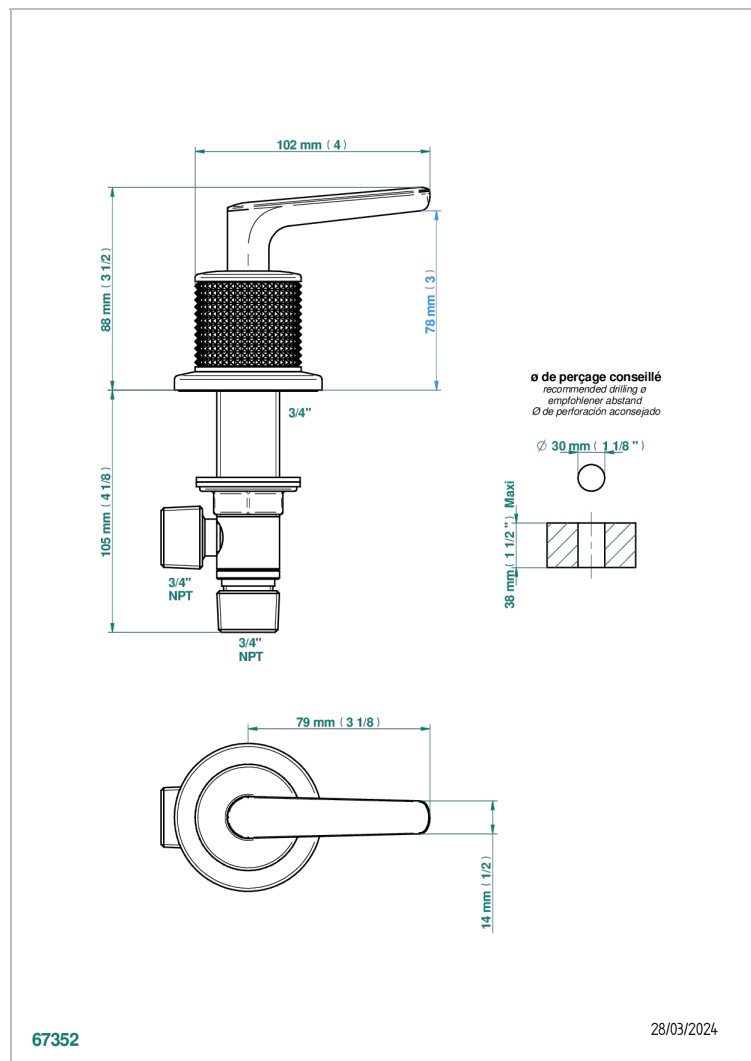

SYSTEM DIAMOND METAL WITH LEVER

G9D-36/C

1/2"涡轮喷射弯管黄铜花洒

特色

- System Diamond Metal with lever
- 1/2"涡轮喷射弯管黄铜花洒

可选饰面

Black ceram - D30
Blush PVD - H62
Graphite PVD - H64
Matt Umber PVD - H67
Matt blush PVD - H60
Matt graphite PVD - H65

抛光镍 - B01
浅金 - F30
漆面铜 - D01